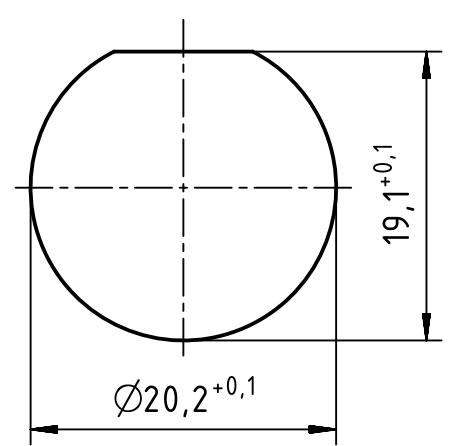

panel cut out

Plastic snap ring - Male

	All rights reserved Department EL PD - DE		Created by KLASSEN P	Inspected by RIEPE	Standardisation TIEMANNA	Date 2017-02-15	State Final Release
	HARTING Electric GmbH & Co. KG D-32339 Espelkamp		Title Han M23 HBM front male M20x1,5			Doc-Key / ECM-Nr. 100704828/UGD/000/B 500000115544	
			Type TB	Number 09 15 100 0363		Rev. B	Page 1/1