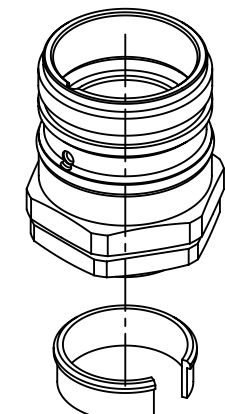

panel cut out

Plastic snap ring - Male

	All rights reserved Department EL PD - DE		Created by KLASSEN P	Inspected by RIEPE	Standardisation TIEMANNA	Date 2017-02-15	State Final Release
	HARTING Electric GmbH & Co. KG D-32339 Espelkamp		Title Han M23 HBM front male M20x1,5			Doc-Key / ECM-Nr. 100704828/UGD/000/B 500000115544	
			Type TB	Number 09 15 100 0363		Rev. B	Page 1/1