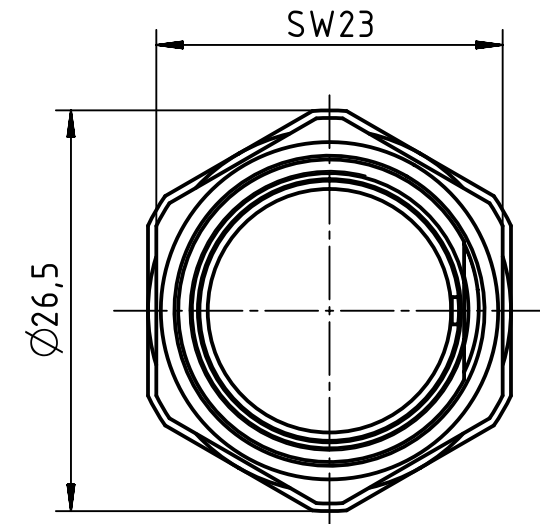

panel cut out

Plastic snap ring - Male

	All rights reserved Department EL PD - DE		Created by KLASSEN P	Inspected by RIEPE	Standardisation TIEMANNA	Date 2017-02-15	State Final Release
	HARTING Electric GmbH & Co. KG D-32339 Espelkamp		Title Han M23 HBM front male M20x1,5			Doc-Key / ECM-Nr. 100704828/UGD/000/B 500000115544	
			Type TB	Number 09 15 100 0363		Rev. B	Page 1/1