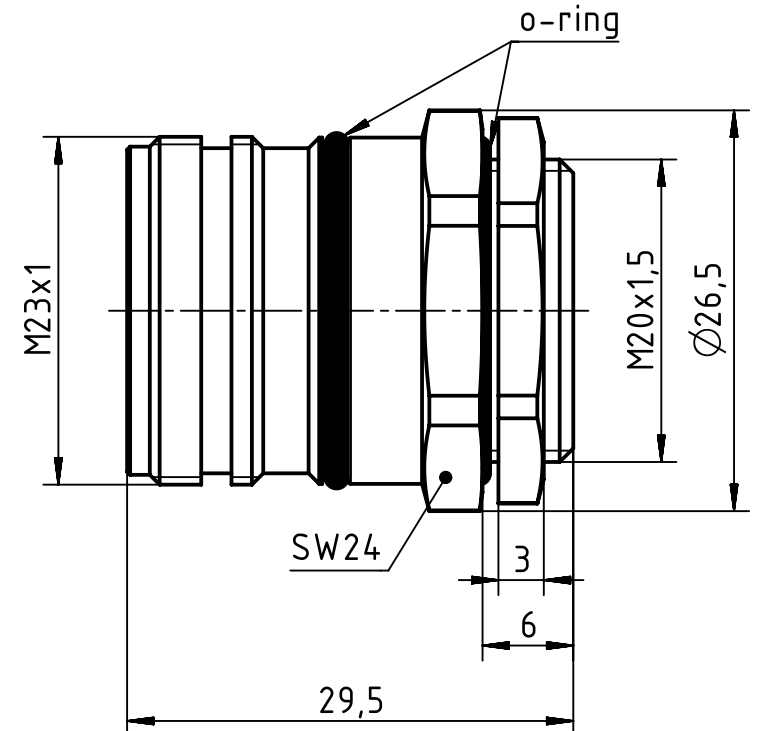

panel cut out

Plastic snap ring - Male

	All rights reserved Department EL PD - DE		Created by KLASSEN P	Inspected by RIEPE	Standardisation TIEMANNA	Date 2017-02-15	State Final Release
	HARTING Electric GmbH & Co. KG D-32339 Espelkamp		Title Han M23 HBM front male M20x1,5			Doc-Key / ECM-Nr. 100704828/UGD/000/B 500000115544	
			Type TB	Number 09 15 100 0363		Rev. B	Page 1/1