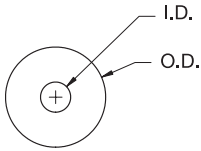

MSW
Round Nylon Spacer

Material: Nylon							
Part No	Color	I.D.	O.D.	"A" Spacer Length	Fits Screw/Bolt	Standard Pack	
MSW1000A	Natural	.122 (3.1)	.236 (6)	.295 (7.5)	#4 (M3)	1,000	
MSW1010A		.165 (4.2)	.315 (8)	.394 (10)	#8 (M4)		
MSW1020A		.173 (4.4)	.354 (9)	.055 (1.4)			
MSW1040A		.205 (5.2)	.394 (10)	.295 (7.5)	#12 (M5)		
MSW1050A		.205 (5.2)	.394 (10)	.394 (10)			
MSW1060A		.205 (5.2)	.394 (10)	.591 (15)			
MSW1080A		.205 (5.2)	.394 (10)	.197 (5)			
MSW1090A		.248 (6.3)	.591 (15)	.295 (7.5)	#14 (M6)		
MSW1100C		Black	.248 (6.3)	.591 (15)			.299 (7.6)
MSW1110A		Natural	.248 (6.3)	.591 (15)			.394 (10)
MSW1120A	Natural	.248 (6.3)	.591 (15)	.591 (15)	1/4" (M6)		
MSW1130A	Black	.252 (6.4)	.500 (12.7)	.039 (1)			
MSW1150A	Natural	.252 (6.4)	.500 (12.7)	.193 (4.9)			
MSW1160A		.252 (6.4)	.500 (12.7)	.500 (12.7)			
MSW1170A		.252 (6.4)	.563 (14.3)	.063 (1.6)			
MSW1180A		.252 (6.4)	.563 (14.3)	.126 (3.2)			
MSW1190A		.252 (6.4)	.709 (18)	.079 (2)			
MSW1200A		.252 (6.4)	.118 (3)	.118 (3)			
MSW1210A		.256 (6.5)	.591 (15)	.118 (3)			
MSW1220A		.323 (8.2)	.472 (12)	.394 (10)			
MSW1230A		.323 (8.2)	.472 (12)	.984 (25)			
MSW1240A		.323 (8.2)	.709 (18)	.394 (10)			
MSW1250A	.323 (8.2)	.709 (18)	.079 (2)				
MSW1260A	.331 (8.4)	.669 (17)	.079 (2)				
MSW1270A	.402 (10.2)	.669 (17)	.079 (2)				
MSW1280A	.406 (10.3)	.591 (15)	.394 (10)				
MSW1290A	.406 (10.3)	.591 (15)	.079 (2)				
MSW1300A	.413 (10.5)	.827 (21)	.098 (2.5)				
MSW1320A	.504 (12.8)	.709 (18)	.394 (10)				
MSW1340A	.827 (21)	1.457 (37)	.118 (3)				
MSW1350A	.874 (22.2)	1.339 (34)	.059 (1.5)				
					5/16" (M8)	500	
					3/8" (M10)	1,000	
					7/16" (M12)	3,000	
					13/16" (M20)		