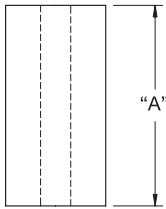

MSW
Round Nylon Spacer

Material: Nylon							
Part No	Color	I.D.	O.D.	"A" Spacer Length	Fits Screw/Bolt	Standard Pack	
MSW1000A	Natural	.122 (3.1)	.236 (6)	.295 (7.5)	#4 (M3)	1,000	
MSW1010A		.165 (4.2)	.315 (8)	.394 (10)	#8 (M4)		
MSW1020A		.173 (4.4)	.354 (9)	.055 (1.4)			
MSW1040A		.205 (5.2)	.394 (10)	.295 (7.5)	#12 (M5)		
MSW1050A		.205 (5.2)	.394 (10)	.394 (10)			
MSW1060A		.205 (5.2)	.394 (10)	.591 (15)			
MSW1080A		.205 (5.2)	.394 (10)	.197 (5)			
MSW1090A		.248 (6.3)	.591 (15)	.295 (7.5)	#14 (M6)		
MSW1100C		Black	.248 (6.3)	.591 (15)			.299 (7.6)
MSW1110A		Natural	.248 (6.3)	.591 (15)			.394 (10)
MSW1120A	Natural	.248 (6.3)	.591 (15)	.591 (15)	1/4" (M6)		
MSW1130A	Black	.252 (6.4)	.500 (12.7)	.039 (1)			
MSW1150A	Natural	.252 (6.4)	.500 (12.7)	.193 (4.9)			
MSW1160A		.252 (6.4)	.500 (12.7)	.500 (12.7)			
MSW1170A		.252 (6.4)	.563 (14.3)	.063 (1.6)			
MSW1180A		.252 (6.4)	.563 (14.3)	.126 (3.2)			
MSW1190A		.252 (6.4)	.709 (18)	.079 (2)			
MSW1200A		.252 (6.4)	.118 (3)	.118 (3)			
MSW1210A		.256 (6.5)	.591 (15)	.118 (3)			
MSW1220A		.323 (8.2)	.472 (12)	.394 (10)			
MSW1230A		.323 (8.2)	.472 (12)	.984 (25)			
MSW1240A		.323 (8.2)	.709 (18)	.394 (10)			
MSW1250A	.323 (8.2)	.709 (18)	.079 (2)				
MSW1260A	.331 (8.4)	.669 (17)	.079 (2)				
MSW1270A	.402 (10.2)	.669 (17)	.079 (2)				
MSW1280A	.406 (10.3)	.591 (15)	.394 (10)				
MSW1290A	.406 (10.3)	.591 (15)	.079 (2)				
MSW1300A	.413 (10.5)	.827 (21)	.098 (2.5)				
MSW1320A	.504 (12.8)	.709 (18)	.394 (10)				
MSW1340A	.827 (21)	1.457 (37)	.118 (3)				
MSW1350A	.874 (22.2)	1.339 (34)	.059 (1.5)				
					5/16" (M8)	500	
					3/8" (M10)	1,000	
					7/16" (M12)	3,000	
					13/16" (M20)		