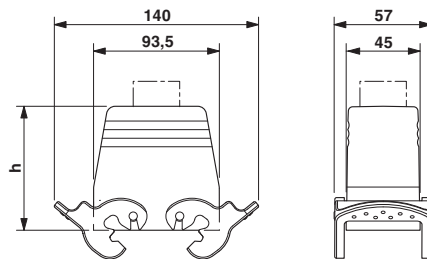

#### Dimensions

Height	76 mm
Width	43 mm
Length	94 mm

Metal screw connection up to 5 bar, thread length: 8 mm, cable diameter: 14 - 21 mm, WAF 34, screw connection: M32

Cable gland - HC-M-KV-M32(19-27) - 1646010

Metal screw connection up to 5 bar, thread length: 8 mm, cable diameter: 19 - 27 mm, WAF 43, screw connection: M32

### Drawings

Dimensioned drawing

Illustration shows the article without double locking latch