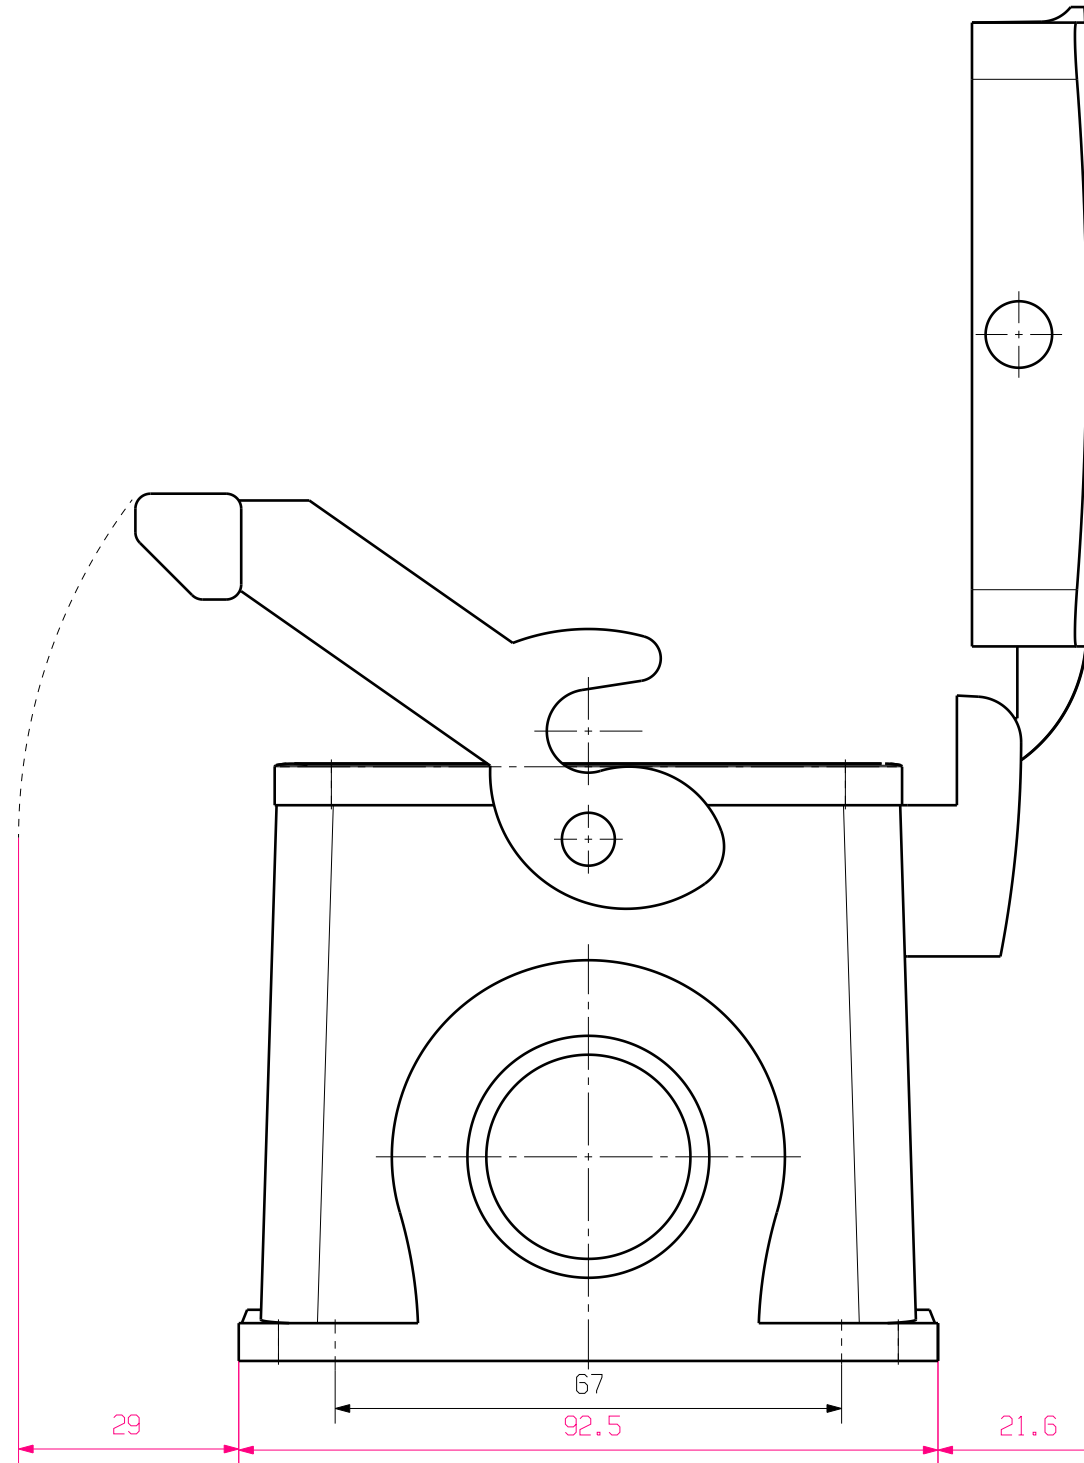

MASSE OHNE TOLERANZ SIND KEINE PRUEFMASSE
 DIMS. WITHOUT TOLERANCE ARE NOT CONTROL DIMS.

5	COVER	ALUMINIUM WITH POWDER COATING
4	SEALING	NBR
3	LOCKING	STAINLESS STEEL
2	LOCKING BOLTS	STAINLESS STEEL
1	BASE HOUSING	ALUMINIUM WITH POWDER COATING
ROHSTOFF-NR. R.PART NO.	TYP PART NAME	WERKSTOFF MATERIAL

CAT.NO.: 178849000

MAX. NRN./NOS. ? 		Weidmüller		DRAWING NO. ISSUE NO.	
SCALE: 1/1 SUPERSEDES: SUPERSEDED BY:		MODIFICATION DATE NAME	HDC 32B SDLU 2M32G SOCKELGEHAEUSE BASE HOUSING PRODUCT FILE:		
		DRAWN 18.10.2005 YANG_A RESPONSIBLE			
		CHECKED 31.10.2005 ZHANG_T APPROVED			