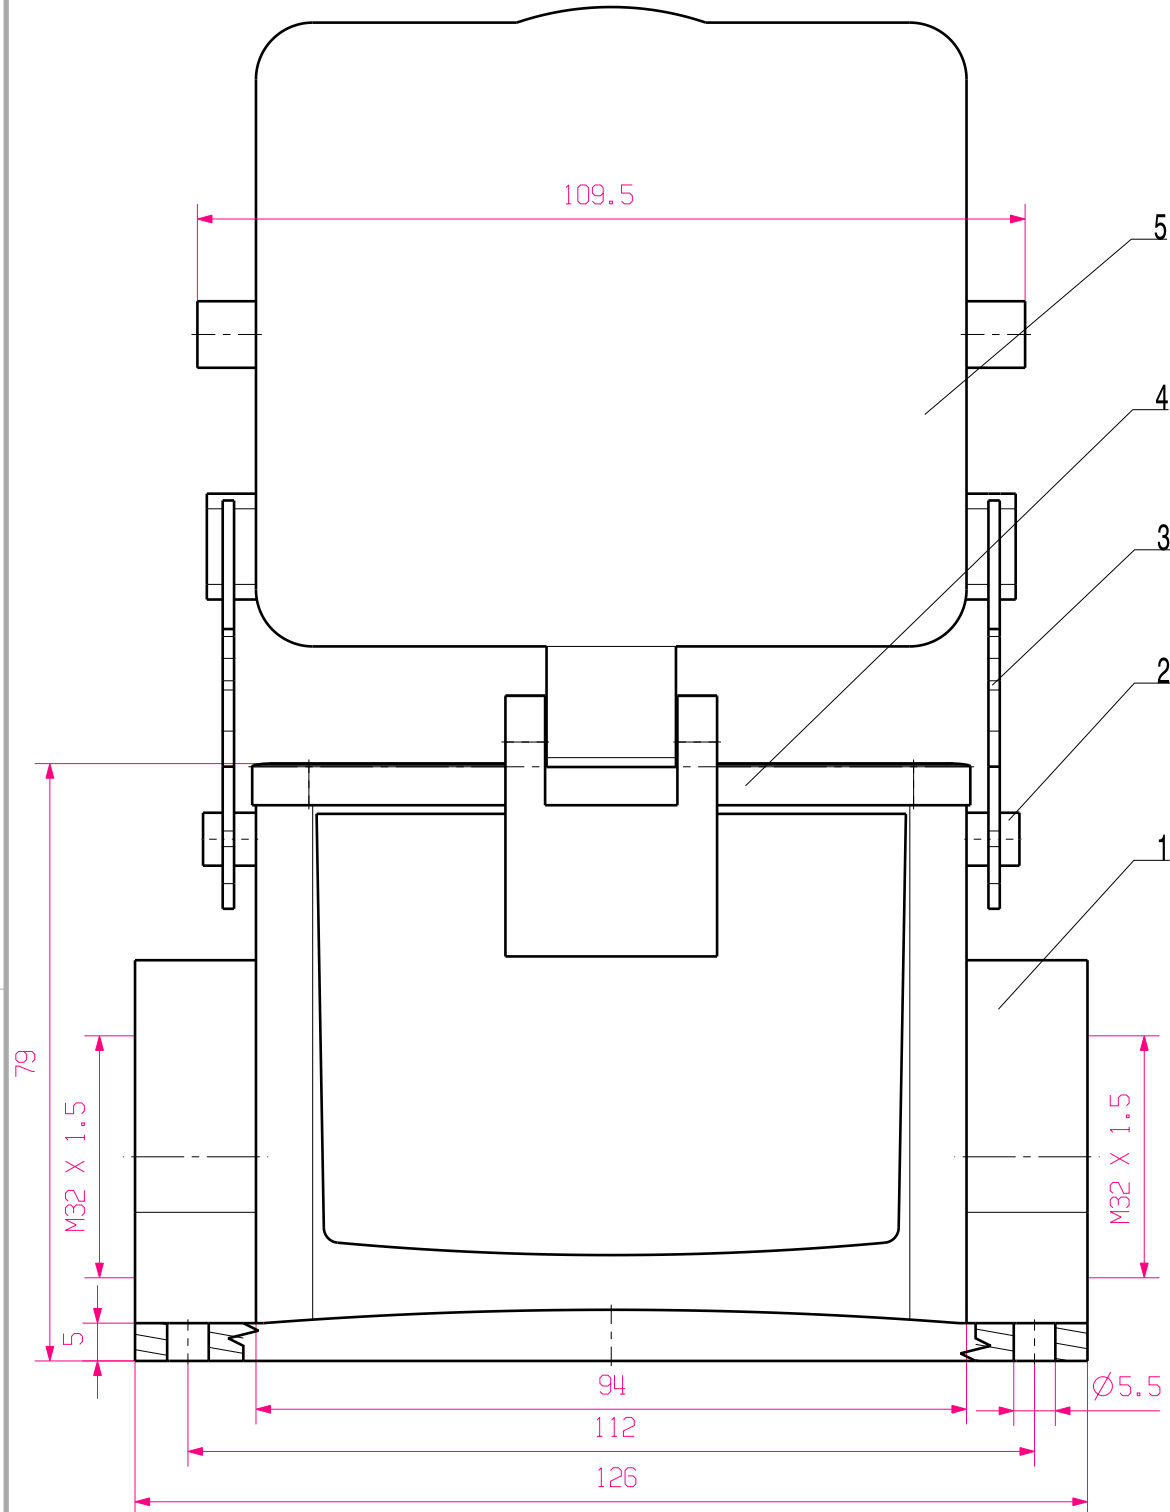

MASSE OHNE TOLERANZ SIND KEINE PRUEFMASSE
 DIMS. WITHOUT TOLERANCE ARE NOT CONTROL DIMS.

5	COVER	ALUMINIUM WITH POWDER COATING
4	SEALING	NBR
3	LOCKING	STAINLESS STEEL
2	LOCKING BOLTS	STAINLESS STEEL
1	BASE HOUSING	ALUMINIUM WITH POWDER COATING
ROHSTOFF-NR. R.PART NO.	TYP PART NAME	WERKSTOFF MATERIAL

CAT.NO.: 178849000

MAX. NRN./NOS. ? 		Weidmüller		DRAWING NO. ISSUE NO.	
SCALE: 1/1 SUPERSEDES: SUPERSEDED BY:		MODIFICATION DATE NAME	HDC 32B SDLU 2M32G SOCKELGEHAEUSE BASE HOUSING PRODUCT FILE:		
		DRAWN 18.10.2005 YANG_A RESPONSIBLE			
		CHECKED 31.10.2005 ZHANG_T APPROVED			