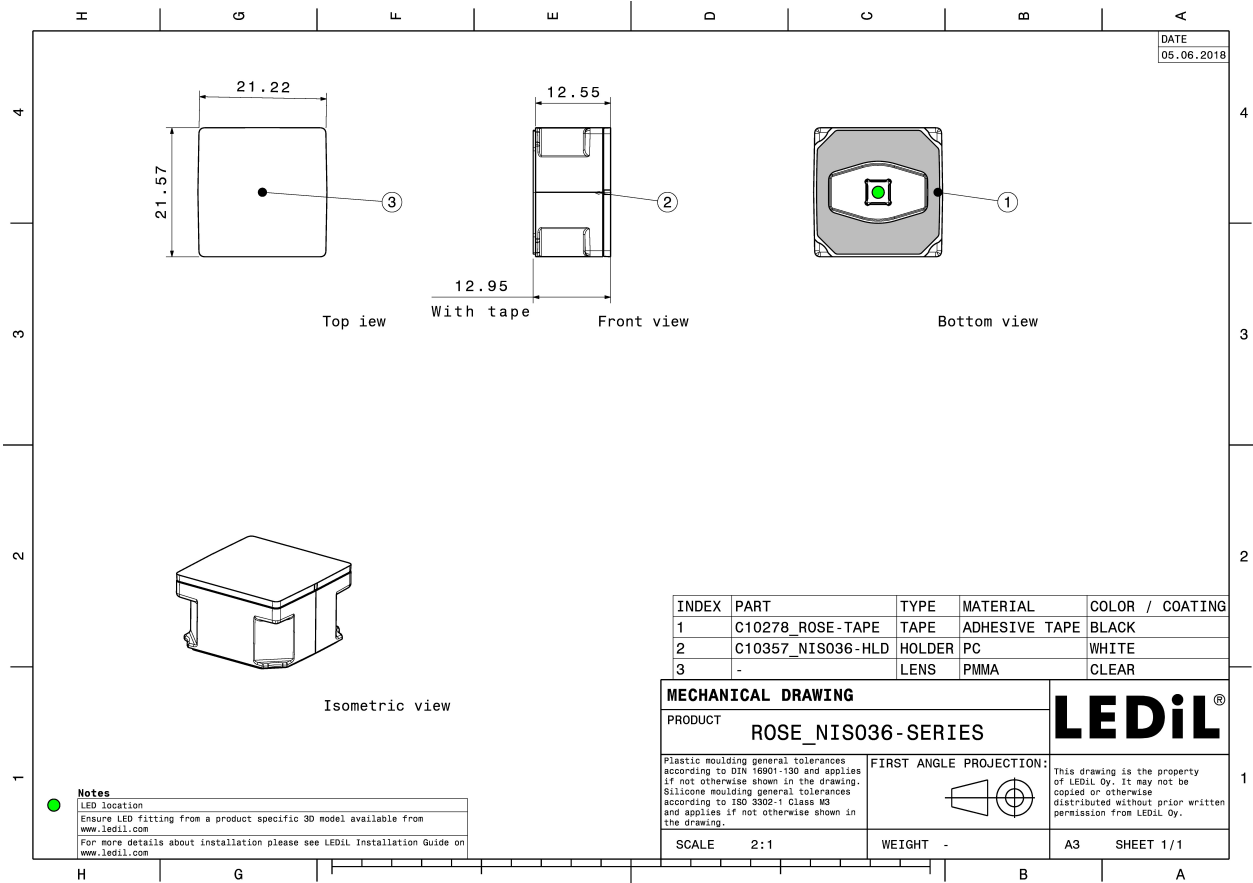

NIS036-O

~45° x 15° oval beam optimized for Nichia
NJSx036. Assembly with white holder.

TECHNICAL SPECIFICATIONS:

Dimensions	21.6 + 21.6 mm
Height	13 mm
Fastening	tape
Colour	white
Box size	
Box weight	0 kg
Quantity in Box	1800 pcs
ROHS compliant	yes ⓘ

MATERIAL SPECIFICATIONS:

Component	Type	Material	Colour
ROSE-A-A-O	Lens	PC	clear
NIS036-HLD	Holder	PC	white
ROSE-TAPE	Tape	PU tape	black

PHOTOMETRIC DATA (MEASURED):

LED	NJSx036
FWHM	10.0 + 50.0°
Efficiency	%
Peak intensity	cd/lm
Required components:	

GENERAL INFORMATION:

NOTE: The typical beam angle will be changed by different color, chip size and chip position tolerance. The typical total beam angle is the full angle measured where the luminous intensity is half of the peak value.