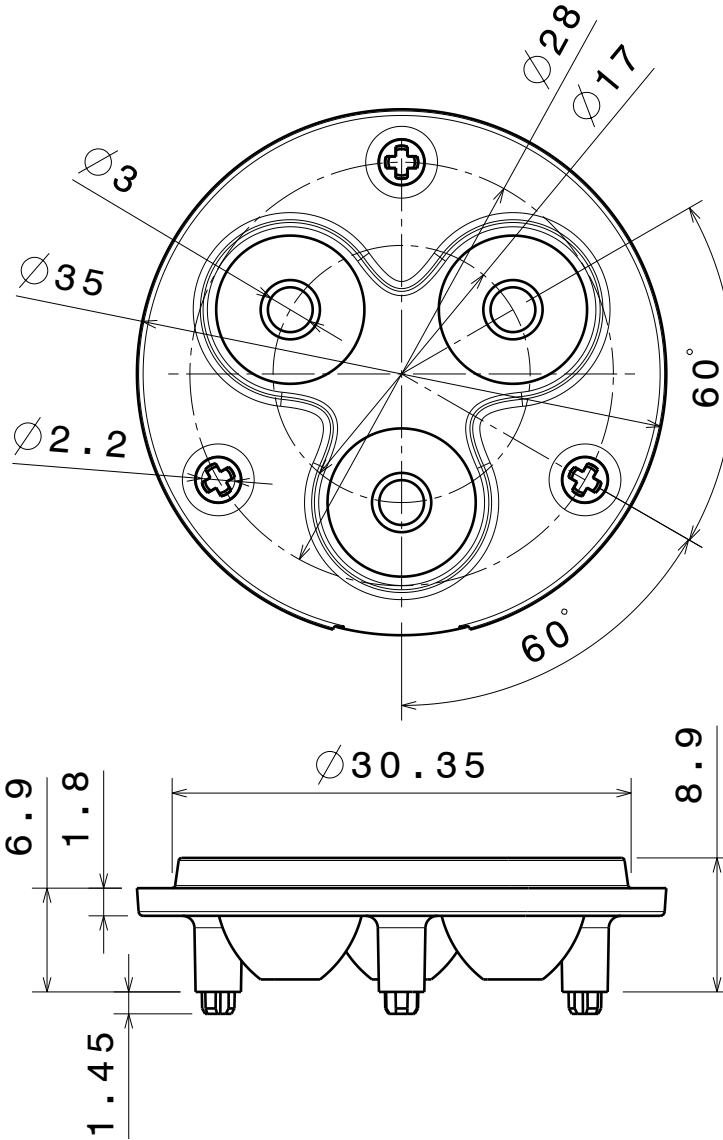

Isometric view
Scale: 1:1

Material: PMMA

Part no.s:

- C10891_GT3-XP-S
- C10891_GT3-XP-G-S
- C10891_GT3-OSL-S
- C10891_GT3-DD-S
- C10891_GT3-RE-ES-M
- C10891_GT3-Z5-S
- C10892_GT3-XP-M
- C10892_GT3-XP-G-M
- C10892_GT3-OSL-M
- C10892_GT3-DD-M
- C10892_GT3-XP-M
- C10892_GT3-Z5-M
- C10893_GT3-XP-W
- C10893_GT3-XP-G-W
- C10893_GT3-OSL-W
- C10893_GT3-DD-W
- C10893_GT3-RE-ES-W
- C11623_GT3-RE-WW
- C11623_GT3-N19-WW
- C11624_GT3-XP-WW
- C11624_GT3-XP-G-WW
- C11624_GT3-OSL-WW
- C11624_GT3-DD-WW
- C11624_GT3-Z5-WW

Bottom view

Front view

This drawing is our property.
It can't be reproduced
or communicated without
our written agreement.

L
T
F
F

e
e
i
i
N
n

DRAWING TITLE

Datasheet GT3-Series Lens

DRAWN BY p		DATE 08.01.2010		DRAWING TITLE Datasheet GT3-Series Lens			
CHECKED BY t k		DATE 07.01.2010		SIZE A4	DRAWING NUMBER -		REV 1
DESIGNED BY hh		DATE 07.01.2010		SCALE 2:1	WEIGHT (g)	SHEET 1/1	