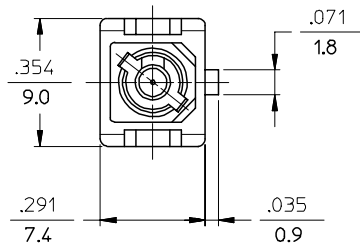

CONNECTOR P/N	Ø (4th)	FERRULE MATERIAL	BOOT COLOR	HOUSING COLOR	CONNECTOR TYPE	CABLE (mm)	CONNECTOR P/N	Ø (4th)	FERRULE MATERIAL	BOOT COLOR	HOUSING COLOR	CONNECTOR TYPE	CABLE (mm)						
106063-0000	127	Zr	BLUE	BLUE	MULTIMODE	3	106063-4000	125	Zr	YELLOW	BLUE	SINGLE MODE	3						
106063-0100								106063-4100		125.25	RED			RED					
106063-0060								106063-4080		125	BLACK			BLACK					
106063-0099			LOW COST Zr	BEIGE			BEIGE	106063-4070			YELLOW			BLUE					
106063-0090								106063-5000			RED			RED					
106063-0360		125.5	Zr	RED	RED	SINGLE MODE	3	106063-5100		126	RED			RED	SINGLE MODE	2.4			
106063-0360										106063-5080	126			BLACK			BLACK		
106063-0080										106063-5070	127			YELLOW			BLUE		
106063-0070										106063-7000				RED			RED		
106063-2000										106063-7080				BLACK			BLACK		
106063-2080								106063-7070		BLUE	BLUE								
106063-2070								106063-0300		YELLOW	BLUE								
106063-3000	128			Zr	BLUE			BLUE	MULTIMODE	2.4	106063-0310	125	YELLOW	BLUE			MULTIMODE	3	
106063-3060												106063-4300	125	YELLOW					BLUE
106063-3080												106063-5300	126	YELLOW					BLUE
106063-3070						106063-5310	126	YELLOW			BLUE								
						106063-5099		LOW COST Zr			YELLOW	BLUE							

NOTES:
 1. ALL DIMENSIONS ARE FOR REFERENCE ONLY.
 △ P/N 106063-0090, P/N 106063-5100, P/N 106063-0100, P/N 106063-0310 AND P/N 106063-5310 ARE BULK PACKED IN QUANTITIES OF 100 PCS.

ENTER DESCRIPTION EC NO: MF2008-0131 DRAWN/REV: ZNER 2007/09/21 CHKD: 2007/09/21 APPR: JGUMIN 2007/09/25 REV: C2	QUALITY SYMBOLS ▽=0 ▽=0	GENERAL TOLERANCES (UNLESS SPECIFIED)		DIMENSION STYLE IN/MM	SCALE 5:1	DESIGN UNITS INCH	THIRD ANGLE PROJECTION		
		4 PLACES ± --- ± --- 3 PLACES ± --- ± --- 2 PLACES ± --- ± --- 1 PLACE ± --- ± ---	mm INCH	DRAWN BY RPACIFICI	DATE 2005/12/22	TITLE SC CONNECTOR (ONE PIECE DESIGN)			
		ANGULAR ±1/2°		CHECKED BY	DATE	APPROVED BY			
		DRAFT WHERE APPLICABLE MUST REMAIN WITHIN DIMENSIONS		MATERIAL NO. SEE TABLE	DATE	DOCUMENT NO. SD-106063-XXX0	SHEET NO. 1 OF 1		