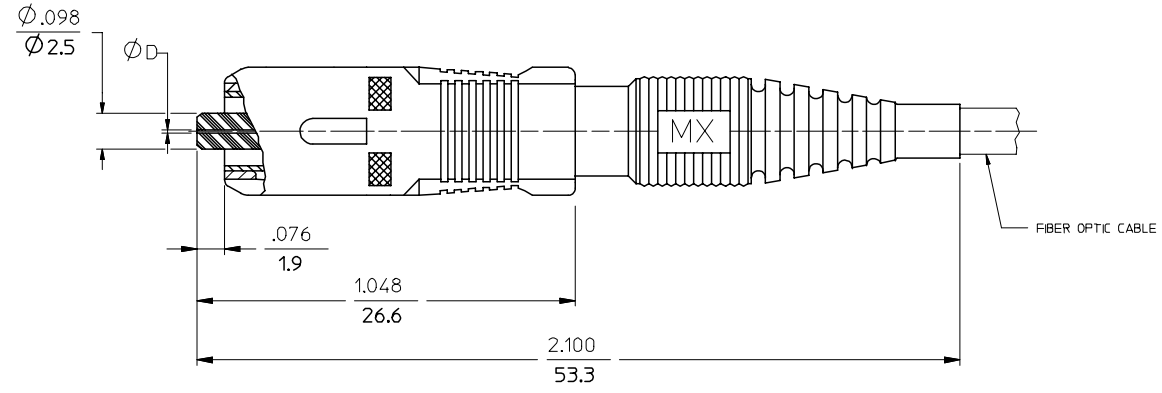

CONNECTOR P/N	Ø (4th)	FERRULE MATERIAL	BOOT COLOR	HOUSING COLOR	CONNECTOR TYPE	CABLE (mm)	CONNECTOR P/N	Ø (4th)	FERRULE MATERIAL	BOOT COLOR	HOUSING COLOR	CONNECTOR TYPE	CABLE (mm)						
106063-0000	127	Zr	BLUE	BLUE	MULTIMODE	3	106063-4000	125	Zr	YELLOW	BLUE	SINGLE MODE	3						
106063-0100								106063-4100		125.25	RED			RED					
106063-0060								106063-4080		125	BLACK			BLACK					
106063-0099			LOW COST Zr	BEIGE			BEIGE	106063-4070			YELLOW			BLUE					
106063-0090								106063-5000			RED			RED					
106063-0360		125.5	Zr	RED	RED	SINGLE MODE	3	106063-5100		126	RED			RED	SINGLE MODE	2.4			
106063-0360										106063-5080	126			BLACK			BLACK		
106063-0080										106063-5070	127			YELLOW			BLUE		
106063-0070										106063-7000				RED			RED		
106063-2000										106063-7080				BLACK			BLACK		
106063-2080								106063-7070		BLUE	BLUE								
106063-2070								106063-0300		YELLOW	BLUE								
106063-3000	128			Zr	BLUE			BLUE	MULTIMODE	2.4	106063-0310	125	YELLOW	BLUE			MULTIMODE	3	
106063-3060												106063-4300	125	YELLOW					BLUE
106063-3080												106063-5300	126	YELLOW					BLUE
106063-3070						106063-5310	126	YELLOW			BLUE								
						106063-5099		LOW COST Zr			YELLOW	BLUE							

NOTES:
 1. ALL DIMENSIONS ARE FOR REFERENCE ONLY.
 △ P/N 106063-0090, P/N 106063-5100, P/N 106063-0100, P/N 106063-0310 AND P/N 106063-5310 ARE BULK PACKED IN QUANTITIES OF 100 PCS.

ENTER DESCRIPTION EC NO: MF2008-0131 DRAWN/REV: ZNER 2007/09/21 CHKD: 2007/09/21 APPR: JGUMIN 2007/09/25 REV: C2	QUALITY SYMBOLS ▽=0 ▽=0	GENERAL TOLERANCES (UNLESS SPECIFIED)		DIMENSION STYLE IN/MM	SCALE 5:1	DESIGN UNITS INCH	THIRD ANGLE PROJECTION		
		4 PLACES ± --- ± --- 3 PLACES ± --- ± --- 2 PLACES ± --- ± --- 1 PLACE ± --- ± ---	mm INCH	DRAWN BY RPACIFICI	DATE 2005/12/22	TITLE SC CONNECTOR (ONE PIECE DESIGN)			
		ANGULAR ±1/2°		CHECKED BY	DATE	APPROVED BY			
		DRAFT WHERE APPLICABLE MUST REMAIN WITHIN DIMENSIONS		MATERIAL NO. SEE TABLE	DATE	DOCUMENT NO. SD-106063-XXX0	SHEET NO. 1 OF 1		