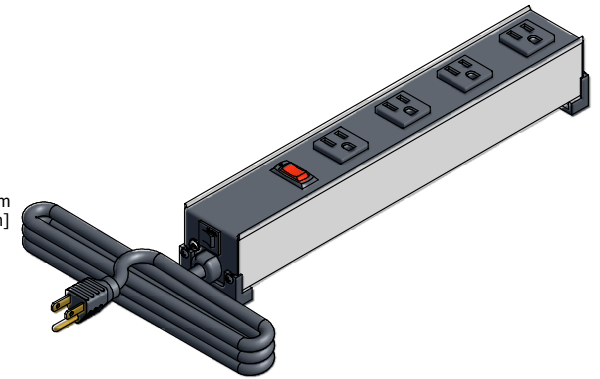

ASSEMBLY - VIEW FROM TOP

ISOMETRIC VIEW

ASSEMBLY - VIEW FROM SIDE

SECTION A-A

ASSEMBLY - VIEW FROM BOTTOM

<b>1584H4**RA</b>
Finish - Top - Black Painted Steel
Bottom - Aluminum Extrusion
Rated - 120 VAC, 60 Hz, 15 Amps
Approvals - CSA Certified Standards C22.2 (No. 21-95, 42-99)
- UL Listed, Standard UL1363
<b>Cord Length</b>
1584H4A1RA - 6' Foot Power Cord (NEMA 5-15P)
1584H4B1RA - 15' Foot Power Cord (NEMA 5-15P)