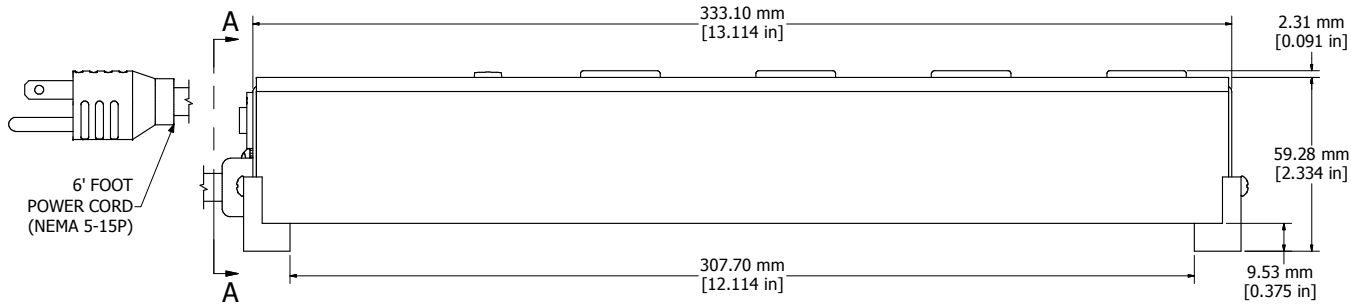

ASSEMBLY - VIEW FROM TOP

ISOMETRIC VIEW

ASSEMBLY - VIEW FROM SIDE

SECTION A-A

ASSEMBLY - VIEW FROM BOTTOM

<b>1584H4**RA</b>
Finish - Top - Black Painted Steel
Bottom - Aluminum Extrusion
Rated - 120 VAC, 60 Hz, 15 Amps
Approvals - CSA Certified Standards C22.2 (No. 21-95, 42-99)
- UL Listed, Standard UL1363
<b>Cord Length</b>
1584H4A1RA - 6' Foot Power Cord (NEMA 5-15P)
1584H4B1RA - 15' Foot Power Cord (NEMA 5-15P)