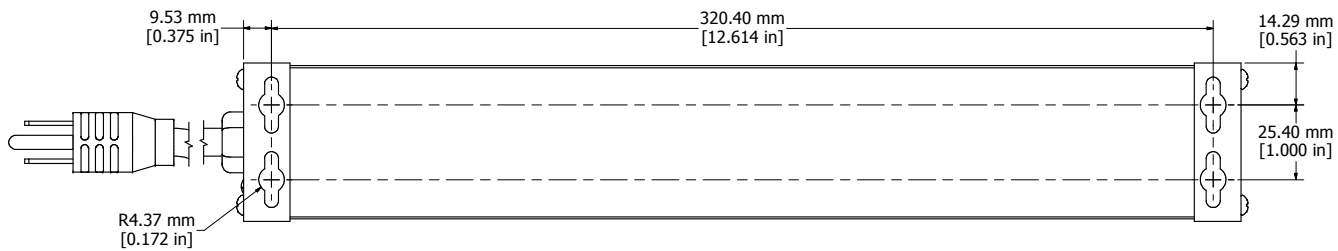

ASSEMBLY - VIEW FROM TOP

ISOMETRIC VIEW

ASSEMBLY - VIEW FROM SIDE

SECTION A-A

ASSEMBLY - VIEW FROM BOTTOM

<b>1584H4**RA</b>
Finish - Top - Black Painted Steel
Bottom - Aluminum Extrusion
Rated - 120 VAC, 60 Hz, 15 Amps
Approvals - CSA Certified Standards C22.2 (No. 21-95, 42-99)
- UL Listed, Standard UL1363
<b>Cord Length</b>
1584H4A1RA - 6' Foot Power Cord (NEMA 5-15P)
1584H4B1RA - 15' Foot Power Cord (NEMA 5-15P)