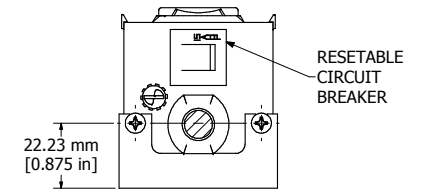

ASSEMBLY - VIEW FROM TOP

ISOMETRIC VIEW

ASSEMBLY - VIEW FROM SIDE

SECTION A-A

ASSEMBLY - VIEW FROM BOTTOM

<b>1584H4**RA</b>
Finish - Top - Black Painted Steel
Bottom - Aluminum Extrusion
Rated - 120 VAC, 60 Hz, 15 Amps
Approvals - CSA Certified Standards C22.2 (No. 21-95, 42-99)
- UL Listed, Standard UL1363
<b>Cord Length</b>
1584H4A1RA - 6' Foot Power Cord (NEMA 5-15P)
1584H4B1RA - 15' Foot Power Cord (NEMA 5-15P)