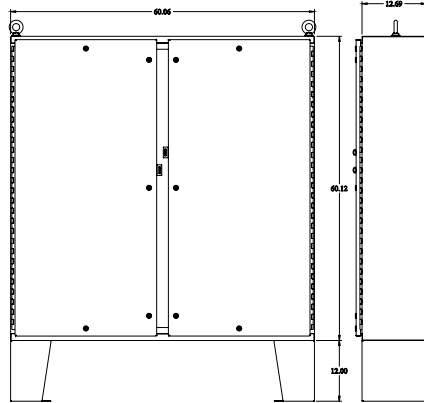

HW PART No. 1422N4S16D12FQT
for more information visit
www.hammg.com
Data subject to change without notice
Isometric drawing Not to Scale

INNER PANEL

BACK VIEW

SIDE VIEW

TOP VIEW

FRONT VIEW

SIDE VIEW

BOTTOM VIEW

ISOMETRIC VIEW