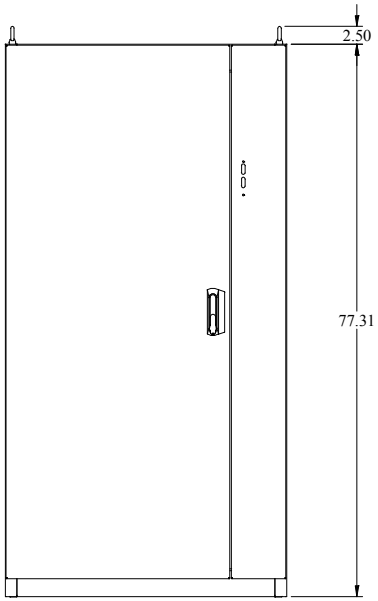

PART No. IFMD18105
 for more information visit
www.hammondmg.com
 Data subject to change without notice
 Isometric drawing Not to Scale

TOP VIEW

FRONT VIEW

FRONT DOOR REMOVED

LEFT SIDE VIEW

REAR VIEW

BOTTOM VIEW