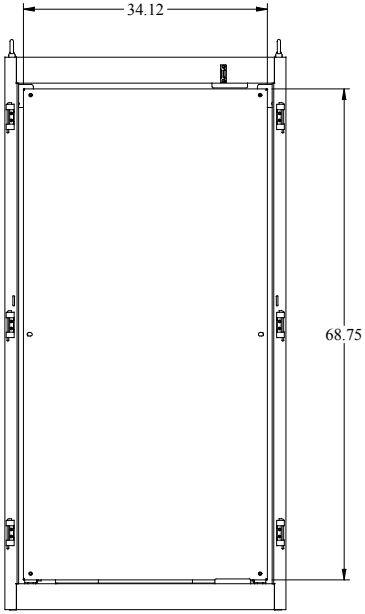

PART No. IFMD18105
 for more information visit
www.hammondmg.com
 Data subject to change without notice
 Isometric drawing Not to Scale

TOP VIEW

FRONT VIEW

FRONT DOOR REMOVED

LEFT SIDE VIEW

REAR VIEW

BOTTOM VIEW