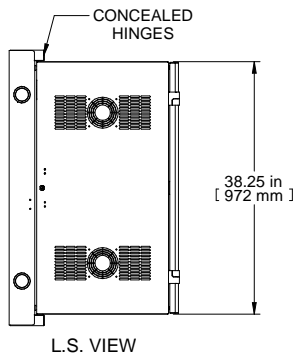

ISOMETRIC

Item Number	Title	Quantity
1	HWM - REAR MOUNT ASSY	1
2	HWM - CENTRE SECTION	1
3	HWM - VENTED DOOR ASSY	1
4	19" TAPPED PANEL RAILS (PAIR)	1

PART NUMBERS	
HWM2420U20BK	PAINTED BLACK SAND TEXTURED
	VENTED FRONT DOOR