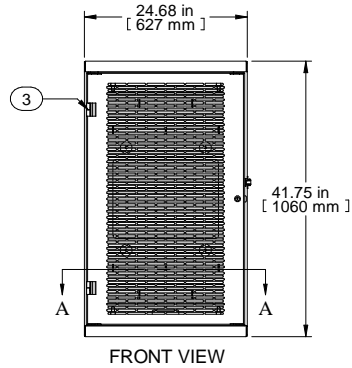

ISOMETRIC

Item Number	Title	Quantity
1	HWM - REAR MOUNT ASSY	1
2	HWM - CENTRE SECTION	1
3	HWM - VENTED DOOR ASSY	1
4	19" TAPPED PANEL RAILS (PAIR)	1

PART NUMBERS	
HWM2420U20BK	PAINTED BLACK SAND TEXTURED
	VENTED FRONT DOOR