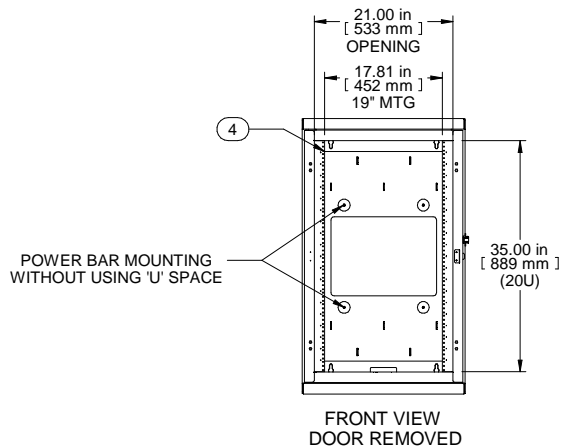

ISOMETRIC

Item Number	Title	Quantity
1	HWM - REAR MOUNT ASSY	1
2	HWM - CENTRE SECTION	1
3	HWM - VENTED DOOR ASSY	1
4	19" TAPPED PANEL RAILS (PAIR)	1

PART NUMBERS	
HWM2420U20BK	PAINTED BLACK SAND TEXTURED
	VENTED FRONT DOOR