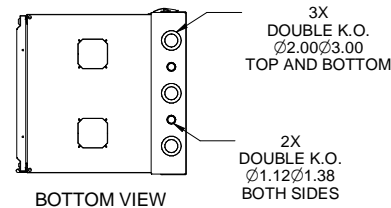

ISOMETRIC

Item Number	Title	Quantity
1	HWM - REAR MOUNT ASSY	1
2	HWM - CENTRE SECTION	1
3	HWM - VENTED DOOR ASSY	1
4	19" TAPPED PANEL RAILS (PAIR)	1

PART NUMBERS	
HWM2420U20BK	PAINTED BLACK SAND TEXTURED
	VENTED FRONT DOOR