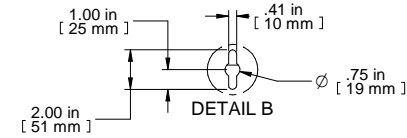

ISOMETRIC

Item Number	Title	Quantity
1	HWM - REAR MOUNT ASSY	1
2	HWM - CENTRE SECTION	1
3	HWM - VENTED DOOR ASSY	1
4	19" TAPPED PANEL RAILS (PAIR)	1

PART NUMBERS	
HWM2420U20BK	PAINTED BLACK SAND TEXTURED
	VENTED FRONT DOOR