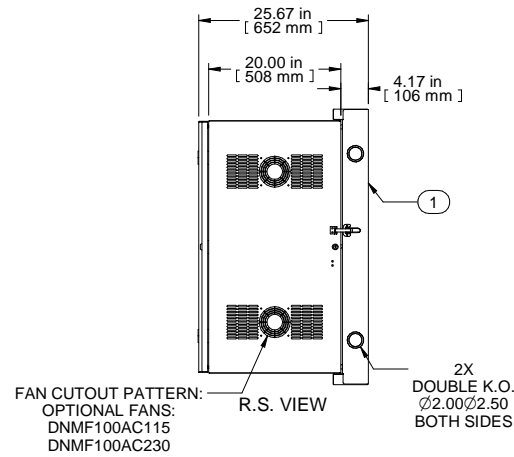

ISOMETRIC

Item Number	Title	Quantity
1	HWM - REAR MOUNT ASSY	1
2	HWM - CENTRE SECTION	1
3	HWM - VENTED DOOR ASSY	1
4	19" TAPPED PANEL RAILS (PAIR)	1

PART NUMBERS	
HWM2420U20BK	PAINTED BLACK SAND TEXTURED
	VENTED FRONT DOOR