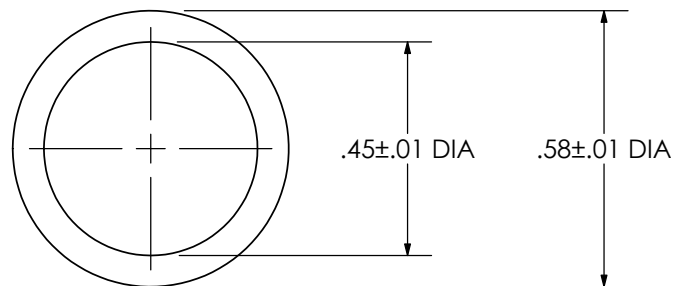

REV	DATE	BY	CHK	DESCRIPTION	ECN
01	4/07	JHNU	TLCO	REVISED BARREL MARKING	PC00728

PANDUIT CORP. TINLEY PARK, ILLINOIS

PSCPNK-L
Parallel Splice

SCALE N/A

DRAWING NO / CAD FILE PSCPNK-CUST