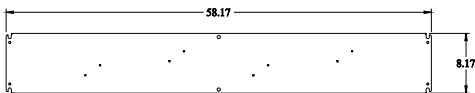

PART No. CN4ST5603

for more information visit
www.hammfg.com
Data subject to change without notice
Isometric drawing Not to Scale

TOP VIEW

ISOMETRIC VIEW

BACK VIEW

LEFT SIDE VIEW

FRONT VIEW - COVER REMOVED

RIGHT SIDE VIEW

INNER PANEL

BOTTOM VIEW