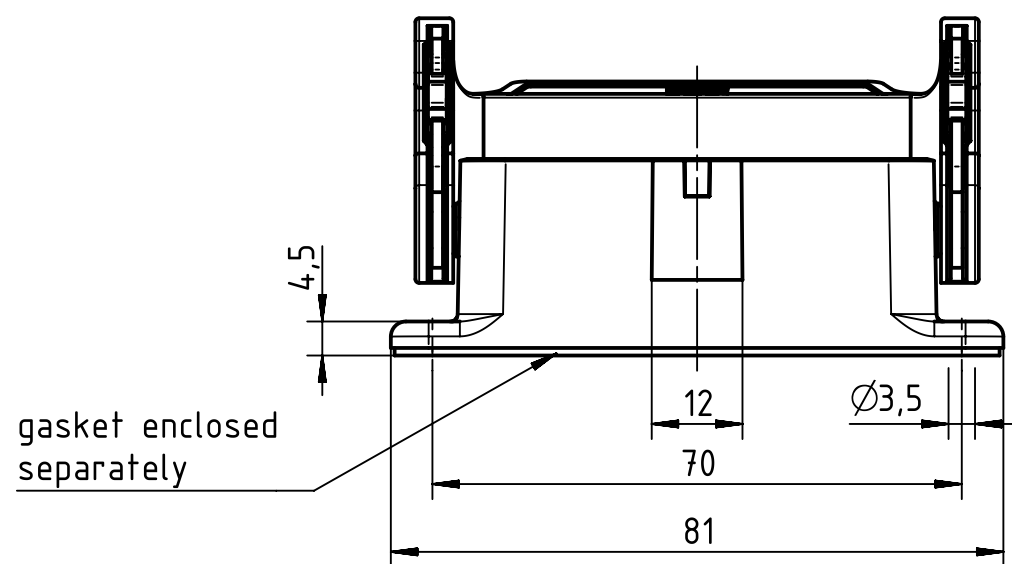

1 2 3 4 5 6

A

B

C

D

panel cut out
70

	All Dimensions in mm Original Size DIN A4		Scale 1:1		Free size tol.		Ref. Sub. TB 09 20 010 0301 v. 16.09.10					
	All rights reserved Department EL PD - DE		Created by RULLKOETTER		Inspected by BERGHORN		Standardisation TIEMANNA		Date 2014-03-03		State Final Release	
HARTING Electric GmbH & Co. KG D-32339 Espelkamp			Title Han A Base Panel 1 Lever						Doc-Key / ECM-Nr. 100195720/UGD/004/A 500000071993			
			Type TB		Number 09 20 010 0301				Rev. A		Page 1/1	