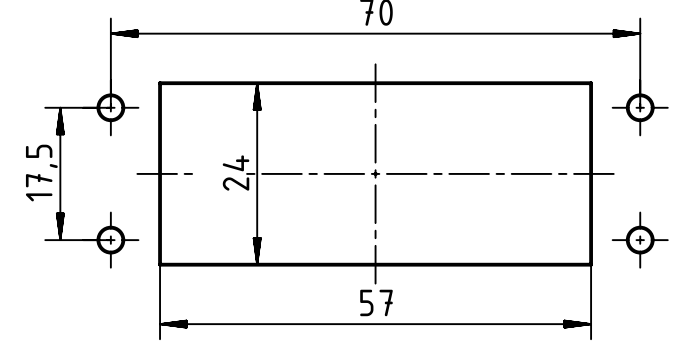

1 2 3 4 5 6

A

B

C

D

panel cut out
70

	All Dimensions in mm Original Size DIN A4		Scale 1:1		Free size tol.		Ref. Sub. TB 09 20 010 0301 v. 16.09.10					
	All rights reserved Department EL PD - DE		Created by RULLKOETTER		Inspected by BERGHORN		Standardisation TIEMANNA		Date 2014-03-03		State Final Release	
HARTING Electric GmbH & Co. KG D-32339 Espelkamp			Title Han A Base Panel 1 Lever						Doc-Key / ECM-Nr. 100195720/UGD/004/A 500000071993			
			Type TB		Number 09 20 010 0301				Rev. A		Page 1/1	