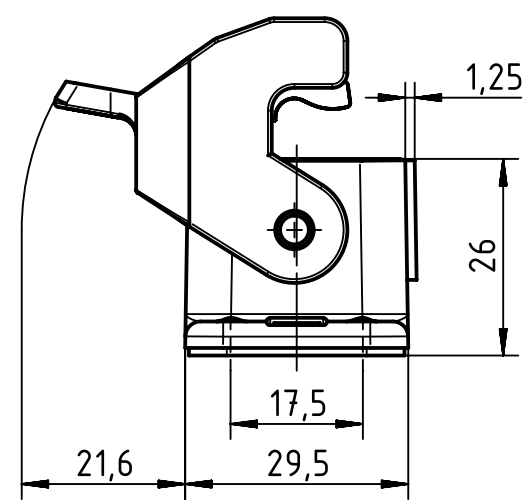

1 2 3 4 5 6

A

B

C

D

panel cut out
70

	All Dimensions in mm Original Size DIN A4		Scale 1:1		Free size tol.		Ref. Sub. TB 09 20 010 0301 v. 16.09.10					
	All rights reserved Department EL PD - DE		Created by RULLKOETTER		Inspected by BERGHORN		Standardisation TIEMANNA		Date 2014-03-03		State Final Release	
HARTING Electric GmbH & Co. KG D-32339 Espelkamp			Title Han A Base Panel 1 Lever						Doc-Key / ECM-Nr. 100195720/UGD/004/A 500000071993			
			Type TB		Number 09 20 010 0301				Rev. A		Page 1/1	