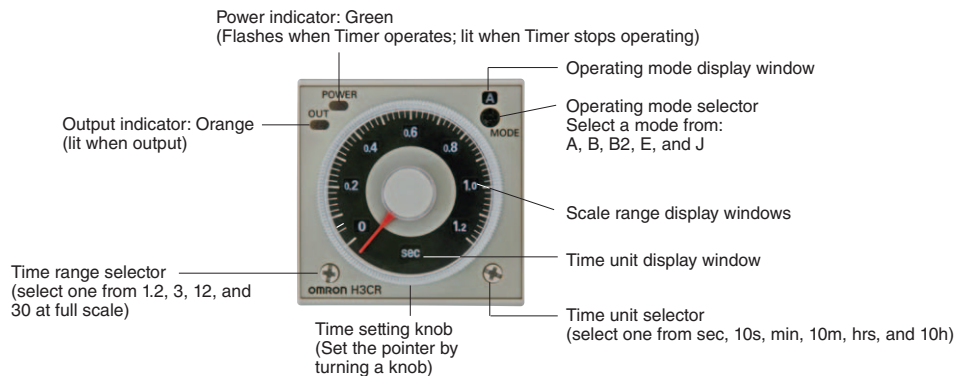

## Time range

Time unit	sec (second)	10s (x 10 seconds)	min (minute)	10m (x 10 minutes)	hrs (hour)	10h (x 10 hours)
Full scale setting	1.2	0.05 to 1.2	1.2 to 12	0.12 to 1.2	1.2 to 12	0.12 to 1.2
	3	0.3 to 3	3 to 30	0.3 to 3	3 to 30	0.3 to 3
	12	1.2 to 12	12 to 120	1.2 to 12	12 to 120	1.2 to 12
	30	3 to 30	30 to 300	3 to 30	30 to 300	3 to 30