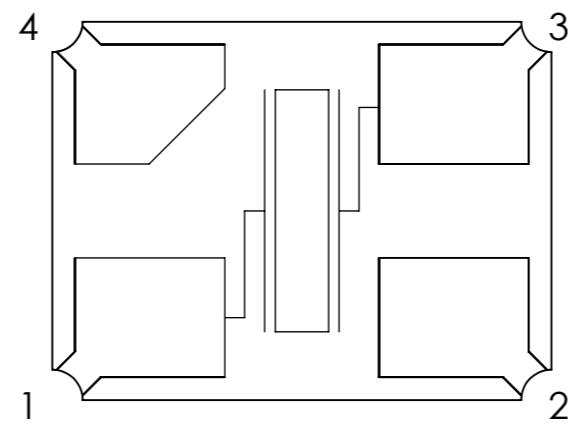

**TOP VIEW**

UNIT: mm  
TOLERANCE: ±0.15

DO NOT SCALE DRAWING		REVISION -	
 The Power of Linking Together			
5101 Hidden Creek Lane, Spicewood Texas-78669			
TITLE:		SMD CRYSTAL	
DWG NO.		ABM-XXX	A3
SCALE:3:1		SHEET 1 OF 1	