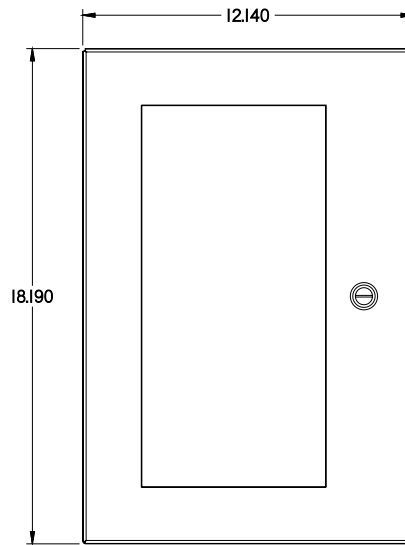

PART No. 1481WSSDH2016

for more information visit
www.hammfg.com

Data subject to change without notice

TOP VIEW

ISOMETRIC VIEW

BACK VIEW

LEFT SIDE VIEW

FRONT VIEW

RIGHT SIDE VIEW

BOTTOM VIEW