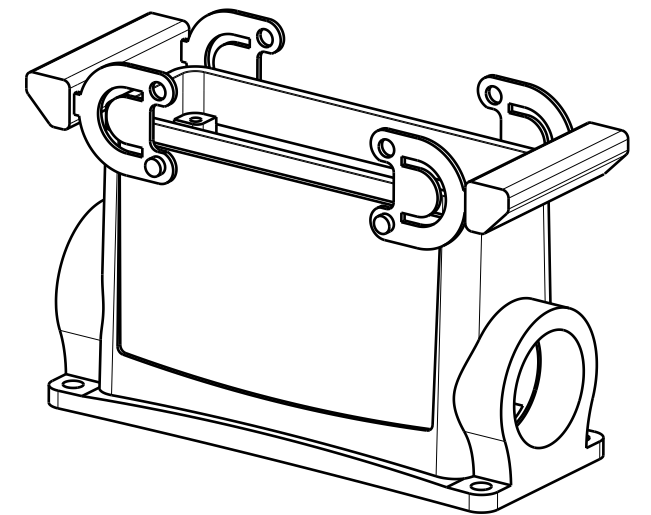

MASSE OHNE TOLERANZ SIND KEINE PRUEFMASSE
 DIMS. WITHOUT TOLERANCE ARE NOT CONTROL DIMS.

4	SEALING	NBR
3	LOCKING	STAINLESS STEEL
2	LOCKING BOLTS	STAINLESS STEEL
1	BASE HOUSING	ALUMINIUM WITH POWDER COATING
ROHSTOFF-NR. R. PART NO.	TYP PART NAME	WERKSTOFF MATERIAL

CAT.NO.: 1786880000

MAX. NRN./NOS. ? 		Weidmüller		DRAWING NO.	ISSUE NO.
MODIFICATION		DATE	NAME	HDC 64D SBU 2M32G SOCKELGEHAEUSE BASE HOUSING	
SCALE: 1/1	DRAWN	21.10.2005	YANG_A		
SUPERSEDES:	CHECKED	31.10.2005	ZHANG_T		
SUPERSEDED BY:	APPROVED				
		PRODUCT FILE:			