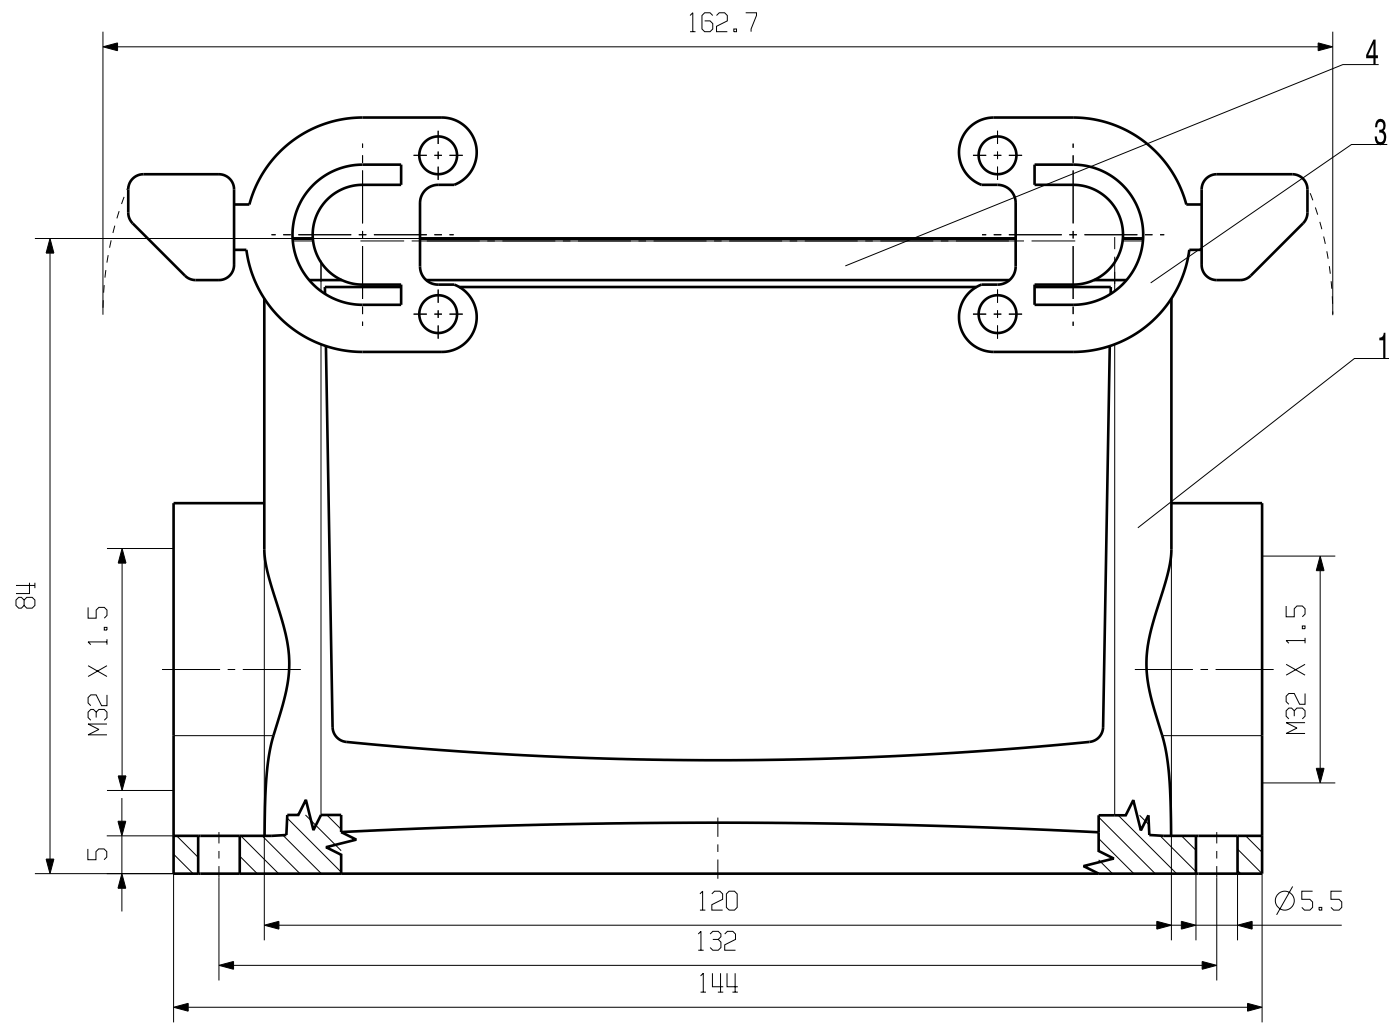

MASSE OHNE TOLERANZ SIND KEINE PRUEFMASSE
 DIMS. WITHOUT TOLERANCE ARE NOT CONTROL DIMS.

4	SEALING	NBR
3	LOCKING	STAINLESS STEEL
2	LOCKING BOLTS	STAINLESS STEEL
1	BASE HOUSING	ALUMINIUM WITH POWDER COATING
ROHSTOFF-NR. R. PART NO.	TYP PART NAME	WERKSTOFF MATERIAL

CAT.NO.: 1786880000

MAX. NRN./NOS. ? 		Weidmüller		DRAWING NO.	ISSUE NO.
MODIFICATION		DATE	NAME	HDC 64D SBU 2M32G SOCKELGEHAEUSE BASE HOUSING	
SCALE: 1/1	DRAWN	21.10.2005	YANG_A		
SUPERSEDES:	CHECKED	31.10.2005	ZHANG_T		
SUPERSEDED BY:	APPROVED				
		PRODUCT FILE:			