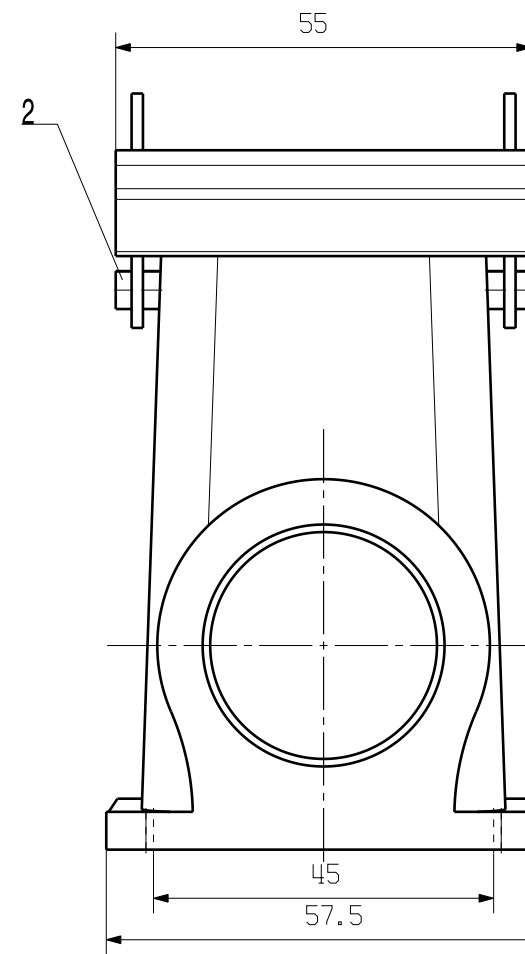

MASSE OHNE TOLERANZ SIND KEINE PRUEFMASSE
 DIMS. WITHOUT TOLERANCE ARE NOT CONTROL DIMS.

4	SEALING	NBR
3	LOCKING	STAINLESS STEEL
2	LOCKING BOLTS	STAINLESS STEEL
1	BASE HOUSING	ALUMINIUM WITH POWDER COATING
ROHSTOFF-NR. R. PART NO.	TYP PART NAME	WERKSTOFF MATERIAL

CAT.NO.: 1786880000

MAX. NRN./NOS. ? 		Weidmüller		DRAWING NO.	ISSUE NO.
MODIFICATION		DATE	NAME	HDC 64D SBU 2M32G SOCKELGEHAEUSE BASE HOUSING	
SCALE: 1/1	DRAWN	21.10.2005	YANG_A		
SUPERSEDES:	CHECKED	31.10.2005	ZHANG_T		
SUPERSEDED BY:	APPROVED				
		PRODUCT FILE:			