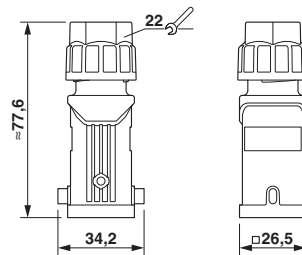

Housing - HC-STA-D07-HHFS-1TGM20-PL-BK - 1419255

Technical data

General

Cable outlet	straight
Screw connection	with
Type of the screw connection	1x M20
Housing material	PA
Material lock	PA
Flammability rating according to UL 94	V0 (Polyamide housing)

Environmental Product Compliance

REACH SVHC	Lead 7439-92-1
China RoHS	Environmentally Friendly Use Period = 50
	For details about hazardous substances go to tab "Downloads", Category "Manufacturer's declaration"

Drawings

Dimensional drawing

Dimensional drawing

Approvals

Approvals

Approvals

EAC / GL

Ex Approvals

Approval details

EAC		RU C- DE.AI30.B.01102