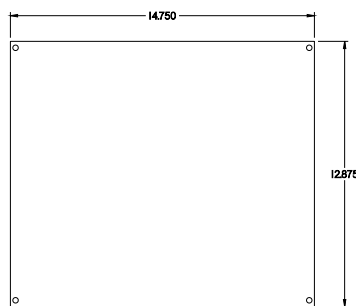

PART No. 1414PHRO6

for more information visit
www.hammfg.com

Data subject to change without notice

TOP VIEW

ISOMETRIC VIEW

BACK VIEW

LEFT SIDE VIEW

FRONT VIEW

RIGHT SIDE VIEW

INNER PANEL

BOTTOM VIEW