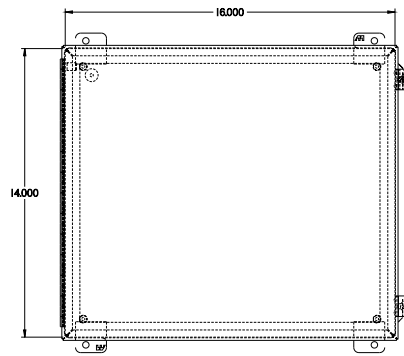

PART No. 1414PHRO6

for more information visit
www.hammfg.com

Data subject to change without notice

TOP VIEW

ISOMETRIC VIEW

BACK VIEW

LEFT SIDE VIEW

FRONT VIEW

RIGHT SIDE VIEW

INNER PANEL

BOTTOM VIEW