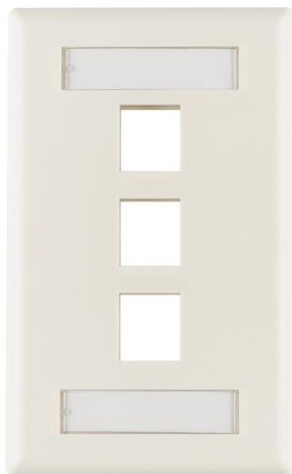

Specification Sheet

Part Number: FPITRIPLE-FW

Single Gang 3 Port Faceplate With ID Windows, ABS 94V-0, Office White, 1/pkg

Article Number	854-39265
Type	FPITRIPLE
Color	Office White (OEWH)
Features & Benefits	<ul style="list-style-type: none">• Smooth finish, flush mount faceplate enables quick and easy installations.• Plastic windows provide identification and also cover up the mounting screws.• All faceplates come with color-matched mounting screws for a cleaner appearance.
Quantity Per	bag

Product Description

HellermannTyton standard faceplates are easily configured, allowing for additions, deletions or changes to connections. This smooth finish, flush mount faceplate enables quick and easy installations. Offered in single gang and dual gang styles, HellermannTyton standard faceplates are offered in 1, 2, 3, 4, 6 and 12 port configurations. HellermannTyton's line of adhesive labels can be used for identification. All faceplates come with color-matched mounting screws.

Short Description	Single Gang 3 Port Faceplate With ID Windows, ABS 94V-0, Office White, 1/pkg
Global Part Name	FPITRIPLE
Technical Description	Single Gang 3 Port Faceplate With ID Windows, Office White
Port Count	3
Variant	ID Window
Material	Acrylonitrile Butadiene Styrene (ABS94V-0)
Material Shortcut	ABS94V-0
Package Quantity(Imperial)	1
Package Quantity (Metric)	1
Customs Number	3925900000