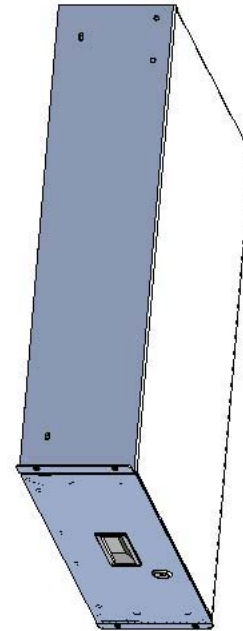

TOP VIEW

SIDE VIEW WITHOUT SHROUD

FRONT VIEW

4X
Ø.25 X .38
MTG SLOT

Item Number	Title	Quantity
1	RDRW - DRAWER BODY	1
2	RDRW - DRAWER PLATE	1
3	RDRW - DRAWER SHROUD	1
4	SLIDE 22" FULL TRAVEL	2
5	LOC KEY-LOCK WITH NUT H-7.5 MM	1
6	PLASTIC HANDLE	1

PART NUMBERS

RDRW1900522BK1	PAINTED BLACK TEXTURED
RDRW1900522CG1	PAINTED GREY/BEIGE TEXTURED
RDRW1900522LG1	PAINTED RAL7035 TEXTURED

NOTES

Maximum Weight 60 lb No Rear Support
Maximum Weight 120 lb Rear Supported
Mounting Hardware Included

Data subject to change without notice. Isometric drawing not to scale.

**HAMMOND
MANUFACTURING™**
www.hammondmfg.com
PART NO. RDRW1900522