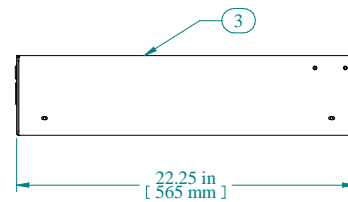

TOP VIEW

SIDE VIEW WITHOUT SHROUD

FRONT VIEW

4X
Ø.25 X .38
MTG SLOT

Item Number	Title	Quantity
1	RDRW - DRAWER BODY	1
2	RDRW - DRAWER PLATE	1
3	RDRW - DRAWER SHROUD	1
4	SLIDE 22" FULL TRAVEL	2
5	LOC KEY-LOCK WITH NUT H-7.5 MM	1
6	PLASTIC HANDLE	1

PART NUMBERS

RDRW1900522BK1	PAINTED BLACK TEXTURED
RDRW1900522CG1	PAINTED GREY/BEIGE TEXTURED
RDRW1900522LG1	PAINTED RAL7035 TEXTURED

NOTES

Maximum Weight 60 lb No Rear Support
Maximum Weight 120 lb Rear Supported
Mounting Hardware Included

Data subject to change without notice. Isometric drawing not to scale.

**HAMMOND
MANUFACTURING™**
www.hammondmfg.com
PART NO. RDRW1900522