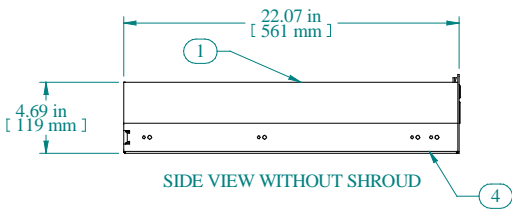

TOP VIEW

SIDE VIEW WITHOUT SHROUD

FRONT VIEW

4X
Ø.25 X .38
MTG SLOT

Item Number	Title	Quantity
1	RDRW - DRAWER BODY	1
2	RDRW - DRAWER PLATE	1
3	RDRW - DRAWER SHROUD	1
4	SLIDE 22" FULL TRAVEL	2
5	LOC KEY-LOCK WITH NUT H-7.5 MM	1
6	PLASTIC HANDLE	1

PART NUMBERS

RDRW1900522BK1	PAINTED BLACK TEXTURED
RDRW1900522CG1	PAINTED GREY/BEIGE TEXTURED
RDRW1900522LG1	PAINTED RAL7035 TEXTURED

NOTES

Maximum Weight 60 lb No Rear Support
Maximum Weight 120 lb Rear Supported
Mounting Hardware Included

Data subject to change without notice. Isometric drawing not to scale.

**HAMMOND
MANUFACTURING™**
www.hammondmfg.com
PART NO. RDRW1900522