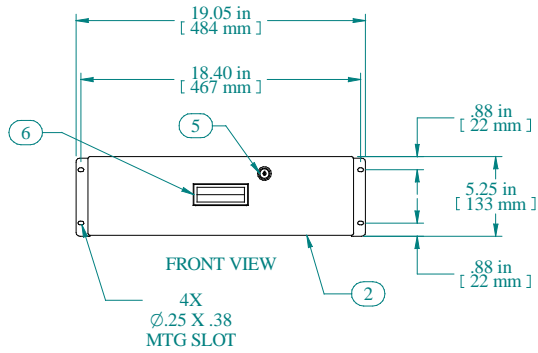

TOP VIEW

SIDE VIEW WITHOUT SHROUD

FRONT VIEW

4X
Ø.25 X .38
MTG SLOT

Item Number	Title	Quantity
1	RDRW - DRAWER BODY	1
2	RDRW - DRAWER PLATE	1
3	RDRW - DRAWER SHROUD	1
4	SLIDE 22" FULL TRAVEL	2
5	LOC KEY-LOCK WITH NUT H-7.5 MM	1
6	PLASTIC HANDLE	1

PART NUMBERS

RDRW1900522BK1	PAINTED BLACK TEXTURED
RDRW1900522CG1	PAINTED GREY/BEIGE TEXTURED
RDRW1900522LG1	PAINTED RAL7035 TEXTURED

NOTES

Maximum Weight 60 lb No Rear Support
Maximum Weight 120 lb Rear Supported
Mounting Hardware Included

Data subject to change without notice. Isometric drawing not to scale.

**HAMMOND
MANUFACTURING™**
www.hammondmfg.com
PART NO. RDRW1900522