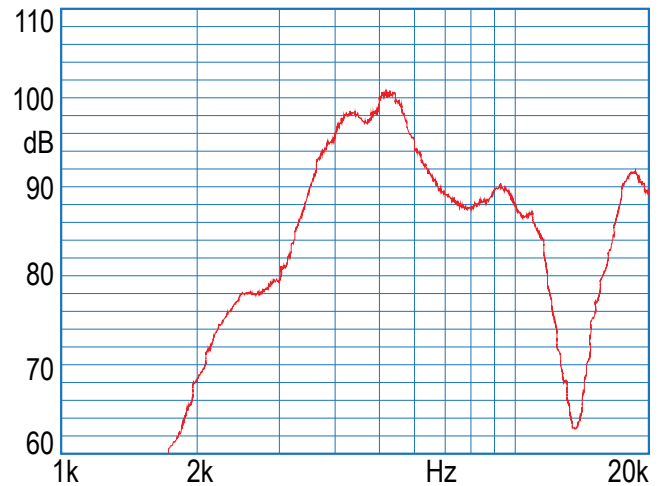

**PRODUCT DATA SHEET**

**PART NO. PT -2207 NON-WASHABLE TYPE**

**PT -2207**

**DIMENSIONS**

**DIMENSION:**  $\text{Ø}22.0 \times \text{H}7.0$

SPECIFICATION	UNIT	PT -2207
Rated Voltage Square Wave	(Vpp)	9
Operating Voltage	(VDC)	1~30
Current Consumption	(mA)	3
Capacitance at 120 Hz	(pF)	$15000\pm30\%$
Sound Output (min)	(dB)	85
Resonance Frequency	(Hz)	$4000\pm500$
Operating Temp	(C)	-20~+70
Storage Temp	(C)	-30~+80
Weight	(g)	2.5
Dimension	mm	$\text{Ø}22.0 \times \text{H}7.0$
Terminal		Pin
Environmental Protection Regulation		RoHS

**FREQUENCY RESPONSE**

\*Value applying at rated voltage  
\*Distance for measurement 10 cm