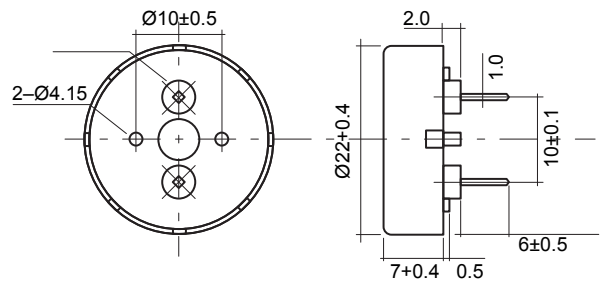

**PRODUCT DATA SHEET**

**PART NO. PT -2207 NON-WASHABLE TYPE**

**PT -2207**

**DIMENSIONS**

**DIMENSION:**  $\text{Ø}22.0 \times \text{H}7.0$

SPECIFICATION	UNIT	PT -2207
Rated Voltage Square Wave	(Vpp)	9
Operating Voltage	(VDC)	1~30
Current Consumption	(mA)	3
Capacitance at 120 Hz	(pF)	$15000\pm30\%$
Sound Output (min)	(dB)	85
Resonance Frequency	(Hz)	$4000\pm500$
Operating Temp	(C)	-20~+70
Storage Temp	(C)	-30~+80
Weight	(g)	2.5
Dimension	mm	$\text{Ø}22.0 \times \text{H}7.0$
Terminal		Pin
Environmental Protection Regulation		RoHS

**FREQUENCY RESPONSE**

\*Value applying at rated voltage  
\*Distance for measurement 10 cm