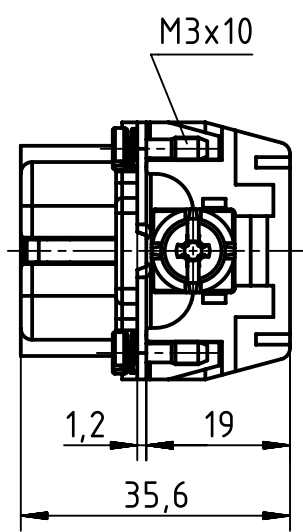

1 2 3 4 5 6

A

B

C

D

	All Dimensions in mm Original Size DIN A4		Scale 1:1		Free size tol.		Ref. Sub. TB 09 31 006 2711 v. 13.02.01					
	All rights reserved Department EL PD - DE		Created by HOLLERT		Inspected by HERBRECHTSME		Standardisation SCHMIDTM		Date 2014-01-09		State Final Release	
HARTING Electric GmbH & Co. KG D-32339 Espelkamp			Title Han HsB 06 Pos. F Insert Screw 7-12						Doc-Key / ECM-Nr. 100129660/UGD/004/C 500000070075			
			Type TB		Number 09 31 006 2711				Rev. C		Page 1/1	