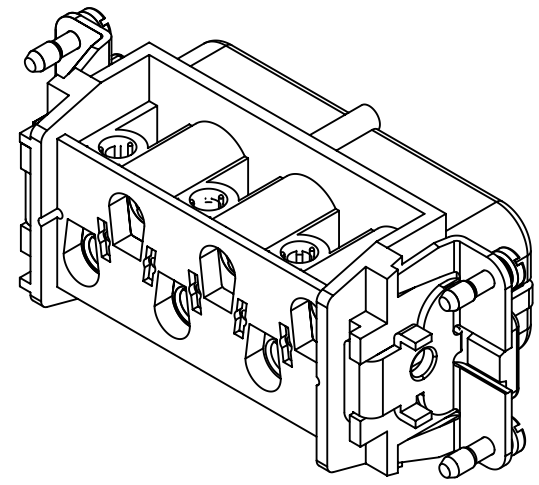

1 2 3 4 5 6

A

B

C

D

	All Dimensions in mm Original Size DIN A4		Scale 1:1		Free size tol.		Ref. Sub. TB 09 31 006 2711 v. 13.02.01					
	All rights reserved Department EL PD - DE		Created by HOLLERT		Inspected by HERBRECHTSME		Standardisation SCHMIDTM		Date 2014-01-09		State Final Release	
HARTING Electric GmbH & Co. KG D-32339 Espelkamp			Title Han HsB 06 Pos. F Insert Screw 7-12						Doc-Key / ECM-Nr. 100129660/UGD/004/C 500000070075			
			Type TB		Number 09 31 006 2711				Rev. C		Page 1/1	