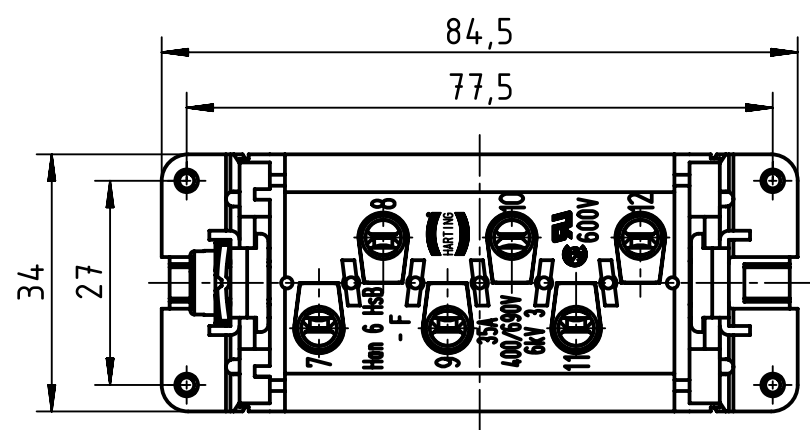

1 2 3 4 5 6

A

B

C

D

	All Dimensions in mm Original Size DIN A4		Scale 1:1		Free size tol.		Ref. Sub. TB 09 31 006 2711 v. 13.02.01					
	All rights reserved Department EL PD - DE		Created by HOLLERT		Inspected by HERBRECHTSME		Standardisation SCHMIDTM		Date 2014-01-09		State Final Release	
HARTING Electric GmbH & Co. KG D-32339 Espelkamp			Title Han HsB 06 Pos. F Insert Screw 7-12						Doc-Key / ECM-Nr. 100129660/UGD/004/C 500000070075			
			Type TB		Number 09 31 006 2711				Rev. C		Page 1/1	