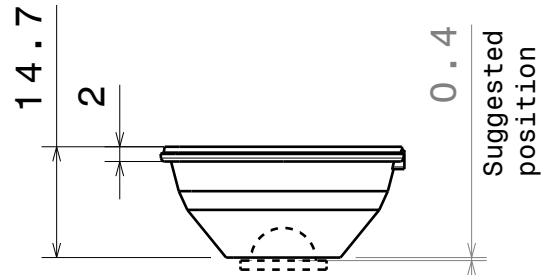

D

C

B

A

Isometric view

Bottom view

Markings:
 MIRA-M: 2500
 MIRA-W: 2501
 MIRA-WW: 2502

Front view

Top view

Dimension D:

- C12500_MIRA-M 29,7mm
- C12501_MIRA-W 28,4mm
- C12502_MIRA-WW 28,4mm

Material: PC

This drawing is our property.
 It can't be reproduced
 or communicated without
 our written agreement.