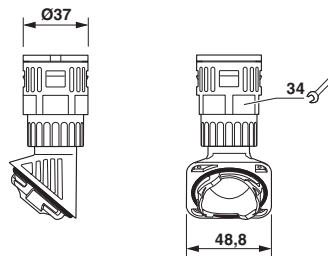

EVO corrugated pipe screw connection, size: M25, protection class: IP66, plastic

Key Commercial Data

Packing unit	1 pc
Weight per Piece (excluding packing)	60.0 g
Custom tariff number	39269097
Country of origin	Poland

Approvals submitted

Approval details

EAC

Drawings

Dimensional drawing

Dimensional drawing
