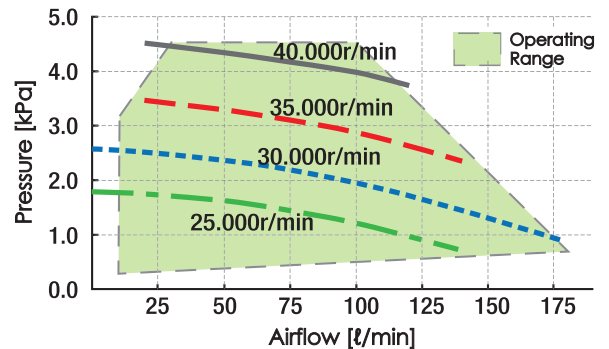

## TF series

Our Aero-dynamic bearings used for Micro Blowers are of the non-contact variety and generate ultra-high speed rotation.

**TF037C**

**TF037E**

### P-Q Curve