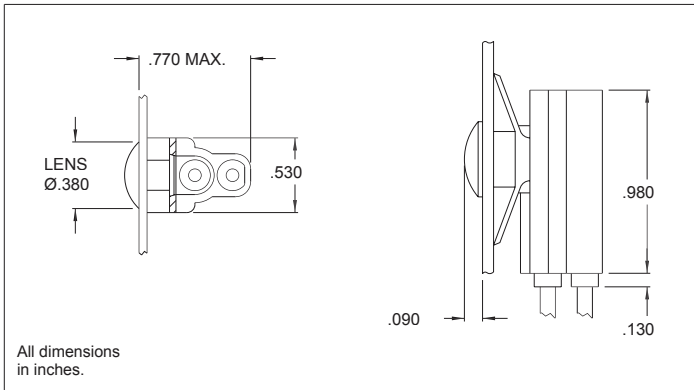

### Description and Features

Mounting: Will snap-fit into Ø.032/.317 in panels  
.202/.125 thick.

Wire Leads: No. 22 AWG (105°C) 4.40/4.80 long,  
stripped .430/.570

Lens: Polycarbonate

Housing: White nylon