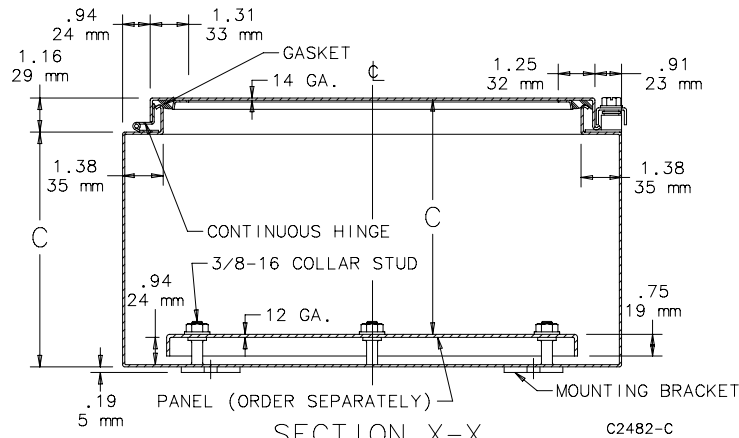

SECTION X-X