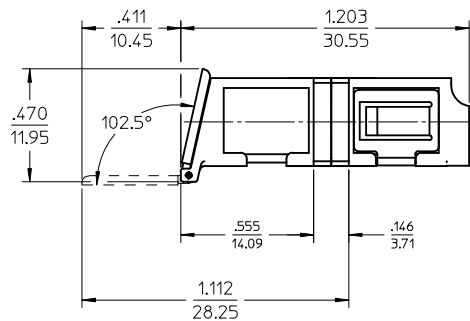

LC 8 PORT ADAPTER		SPLIT SLEEVE
P/N	COLOR	MATERIAL
106121-0300	BLUE	CERAMIC
106121-0301	GREEN	
106121-0302	BEIGE	PHOSPHOR BRONZE
106121-0303	AQUA	

RECOMMENDED MOUNTING PATTERN

ISO VIEW

NOTES:
1. ALL DIMENSIONS ARE FOR REFERENCE.
2. DUST CAPS SHOWN IN ISO VIEW ONLY.

ENTER DESCRIPTION EC NO: MF2013-0226 DRWNS:ERNST 2012/10/23 CHKD: APPR:SERNST 2012/10/23 REV: A1	QUALITY SYMBOLS	GENERAL TOLERANCES (UNLESS SPECIFIED)	DIMENSION STYLE	SCALE	DESIGN UNITS	THIRD ANGLE PROJECTION
	▽=0	mm INCH	IN/MM	2.5:1	INCH	
	▽=0	4 PLACES ± --- ± ---	DRAWN BY DATE	TITLE		
	▽=0	3 PLACES ± --- ± ---	YBELENKIY 2011/09/07	LC 8 PORT ADAPTER SNAP MOUNT W/SHUTTERS		
		2 PLACES ± --- ± ---	CHECKED BY DATE	DOCUMENT NO.		
		1 PLACE ± --- ± ---	APPROVED BY DATE	SD-106121-0300		
		0 PLACE ± --- ± ---	WCHEN 2012/02/06	SHEET NO.		
		ANGULAR ± --- °	MATERIAL NO.	1 OF 1		
		DRAFT WHERE APPLICABLE MUST REMAIN WITHIN DIMENSIONS	SEE TABLE	THIS DRAWING CONTAINS INFORMATION THAT IS PROPRIETARY TO MOLEX INCORPORATED AND SHOULD NOT BE USED WITHOUT WRITTEN PERMISSION		