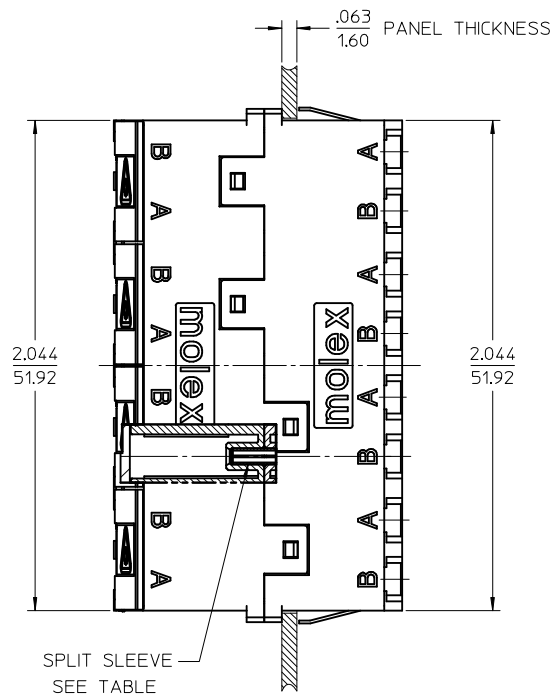

LC 8 PORT ADAPTER		SPLIT SLEEVE
P/N	COLOR	MATERIAL
106121-0300	BLUE	CERAMIC
106121-0301	GREEN	
106121-0302	BEIGE	PHOSPHOR BRONZE
106121-0303	AQUA	

RECOMMENDED MOUNTING PATTERN

ISO VIEW

NOTES:
1. ALL DIMENSIONS ARE FOR REFERENCE.
2. DUST CAPS SHOWN IN ISO VIEW ONLY.

ENTER DESCRIPTION EC NO: MF2013-0226 DRWNS:ERNST 2012/10/23 CHKD: APPR:SERNST 2012/10/23 REV: A1	QUALITY SYMBOLS	GENERAL TOLERANCES (UNLESS SPECIFIED)	DIMENSION STYLE	SCALE	DESIGN UNITS	THIRD ANGLE PROJECTION
	▽=0	mm INCH	IN/MM	2.5:1	INCH	
	▽=0	4 PLACES ± --- ± ---	DRAWN BY DATE	TITLE		
	▽=0	3 PLACES ± --- ± ---	YBELENKIY 2011/09/07	LC 8 PORT ADAPTER SNAP MOUNT W/SHUTTERS		
		2 PLACES ± --- ± ---	CHECKED BY DATE	DOCUMENT NO.		
		1 PLACE ± --- ± ---	APPROVED BY DATE	SD-106121-0300		
		0 PLACE ± --- ± ---	WCHEN 2012/02/06	SHEET NO.		
		ANGULAR ± --- °	MATERIAL NO.	1 OF 1		
		DRAFT WHERE APPLICABLE MUST REMAIN WITHIN DIMENSIONS	SEE TABLE	THIS DRAWING CONTAINS INFORMATION THAT IS PROPRIETARY TO MOLEX INCORPORATED AND SHOULD NOT BE USED WITHOUT WRITTEN PERMISSION		