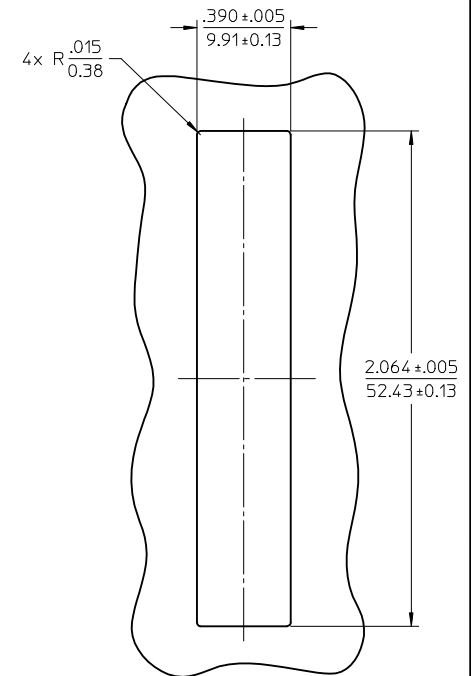

LC 8 PORT ADAPTER		SPLIT SLEEVE
P/N	COLOR	MATERIAL
106121-0300	BLUE	CERAMIC
106121-0301	GREEN	
106121-0302	BEIGE	PHOSPHOR BRONZE
106121-0303	AQUA	

RECOMMENDED MOUNTING PATTERN

ISO VIEW

NOTES:
1. ALL DIMENSIONS ARE FOR REFERENCE.
2. DUST CAPS SHOWN IN ISO VIEW ONLY.

ENTER DESCRIPTION EC NO: MF2013-0226 DRWNS:ERNST 2012/10/23 CHKD: APPR:SERNST 2012/10/23 REV: A1	QUALITY SYMBOLS	GENERAL TOLERANCES (UNLESS SPECIFIED)	DIMENSION STYLE	SCALE	DESIGN UNITS	THIRD ANGLE PROJECTION
	▽=0	mm INCH	IN/MM	2.5:1	INCH	
	▽=0	4 PLACES ± --- ± ---	DRAWN BY DATE	TITLE		
	▽=0	3 PLACES ± --- ± ---	YBELENKIY 2011/09/07	LC 8 PORT ADAPTER SNAP MOUNT W/SHUTTERS		
		2 PLACES ± --- ± ---	CHECKED BY DATE	DOCUMENT NO.		
		1 PLACE ± --- ± ---	APPROVED BY DATE	SD-106121-0300		
		0 PLACE ± --- ± ---	WCHEN 2012/02/06	SHEET NO.		
		ANGULAR ± --- °	MATERIAL NO.	1 OF 1		
		DRAFT WHERE APPLICABLE MUST REMAIN WITHIN DIMENSIONS	SEE TABLE	THIS DRAWING CONTAINS INFORMATION THAT IS PROPRIETARY TO MOLEX INCORPORATED AND SHOULD NOT BE USED WITHOUT WRITTEN PERMISSION		