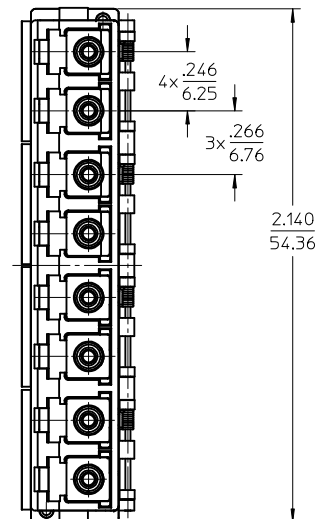

LC 8 PORT ADAPTER		SPLIT SLEEVE
P/N	COLOR	MATERIAL
106121-0300	BLUE	CERAMIC
106121-0301	GREEN	
106121-0302	BEIGE	PHOSPHOR BRONZE
106121-0303	AQUA	

RECOMMENDED MOUNTING PATTERN

ISO VIEW

NOTES:
1. ALL DIMENSIONS ARE FOR REFERENCE.
2. DUST CAPS SHOWN IN ISO VIEW ONLY.

ENTER DESCRIPTION EC NO: MF2013-0226 DRWNS:ERNST 2012/10/23 CHKD: APPR:SERNST 2012/10/23 REV: A1	QUALITY SYMBOLS	GENERAL TOLERANCES (UNLESS SPECIFIED)	DIMENSION STYLE	SCALE	DESIGN UNITS	THIRD ANGLE PROJECTION
	▽=0	mm INCH	IN/MM	2.5:1	INCH	
	▽=0	4 PLACES ± --- ± ---	DRAWN BY DATE	TITLE		
	▽=0	3 PLACES ± --- ± ---	YBELENKIY 2011/09/07	LC 8 PORT ADAPTER SNAP MOUNT W/SHUTTERS		
		2 PLACES ± --- ± ---	CHECKED BY DATE	DOCUMENT NO.		
		1 PLACE ± --- ± ---	APPROVED BY DATE	SD-106121-0300		
		0 PLACE ± --- ± ---	WCHEN 2012/02/06	SHEET NO.		
		ANGULAR ± --- °	MATERIAL NO.	1 OF 1		
		DRAFT WHERE APPLICABLE MUST REMAIN WITHIN DIMENSIONS	SEE TABLE	THIS DRAWING CONTAINS INFORMATION THAT IS PROPRIETARY TO MOLEX INCORPORATED AND SHOULD NOT BE USED WITHOUT WRITTEN PERMISSION		