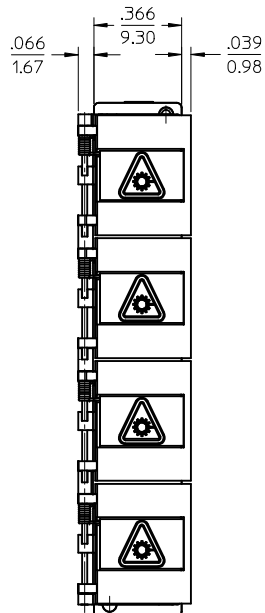

LC 8 PORT ADAPTER		SPLIT SLEEVE
P/N	COLOR	MATERIAL
106121-0300	BLUE	CERAMIC
106121-0301	GREEN	
106121-0302	BEIGE	PHOSPHOR BRONZE
106121-0303	AQUA	

RECOMMENDED MOUNTING PATTERN

ISO VIEW

NOTES:
1. ALL DIMENSIONS ARE FOR REFERENCE.
2. DUST CAPS SHOWN IN ISO VIEW ONLY.

ENTER DESCRIPTION EC NO: MF2013-0226 DRWNS:ERNST 2012/10/23 CHKD: APPR:SERNST 2012/10/23 REV: A1	QUALITY SYMBOLS	GENERAL TOLERANCES (UNLESS SPECIFIED)	DIMENSION STYLE	SCALE	DESIGN UNITS	THIRD ANGLE PROJECTION
	▽=0	mm INCH	IN/MM	2.5:1	INCH	
	▽=0	4 PLACES ± --- ± ---	DRAWN BY DATE	TITLE		
	▽=0	3 PLACES ± --- ± ---	YBELENKIY 2011/09/07	LC 8 PORT ADAPTER SNAP MOUNT W/SHUTTERS		
		2 PLACES ± --- ± ---	CHECKED BY DATE	DOCUMENT NO.		
		1 PLACE ± --- ± ---	APPROVED BY DATE	SD-106121-0300		
		0 PLACE ± --- ± ---	WCHEN 2012/02/06	SHEET NO.		
		ANGULAR ± --- °	MATERIAL NO.	1 OF 1		
		DRAFT WHERE APPLICABLE MUST REMAIN WITHIN DIMENSIONS	SEE TABLE	THIS DRAWING CONTAINS INFORMATION THAT IS PROPRIETARY TO MOLEX INCORPORATED AND SHOULD NOT BE USED WITHOUT WRITTEN PERMISSION		