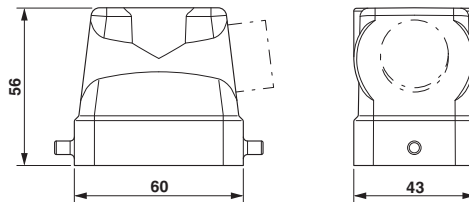

Dimensions

Height	56 mm
Width	43 mm
Length	60 mm
Wrench size, union nut	20 mm
External cable diameter	7.5 mm ... 12.5 mm

Ambient conditions

Degree of protection of housing (IP)	IP65
Ambient temperature (operation)	-40 °C ... 125 °C

General

Note	For contact inserts HC-B6, BB10, DD24, M
Size	B6
Housing type	Sleeve housing
Locking type	for single locking latch
No. of cable outlets	1
Cable outlet	straight
Screw connection	with
Type of the screw connection	Pg13.5

Housing - HC-B 06-TFL-N-M1PG13.5G - 1460338

Technical data

General

Housing material	Aluminum die-cast
Housing surface material	Powder-coated, gray

Environmental Product Compliance

China RoHS	Environmentally friendly use period: unlimited = EFUP-e
	No hazardous substances above threshold values

Drawings

Dimensional drawing

Dimensional drawing

Approvals

Approvals

Approvals

EAC

Ex Approvals