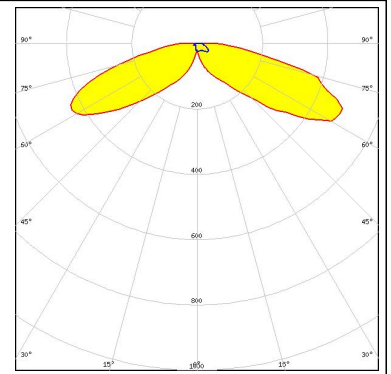

STRADA-SQ-T-DW

Soft wide beam with good illuminance uniformity. Assembly with installation tape.

TECHNICAL SPECIFICATIONS:

Dimensions	25x25 mm
Height	12.7 mm
Fastening	screw, tape
Colour	clear
Box size	480 x 280 x 300 mm
Box weight	6.4 kg
Quantity in Box	2058 pcs
ROHS compliant	yes ⓘ

MATERIAL SPECIFICATIONS:

Component	Type	Material	Colour
STRADA-SQ-T-DW	Lens	PMMA	clear
ROSE-TAPE	Tape	PU tape	black

PHOTOMETRIC DATA (MEASURED):

CREE 

LED XM-L
FWHM Asymmetric
Efficiency %
Peak intensity cd/Im
Required components:

GENERAL INFORMATION:

NOTE: The typical beam angle will be changed by different color, chip size and chip position tolerance. The typical total beam angle is the full angle measured where the luminous intensity is half of the peak value.