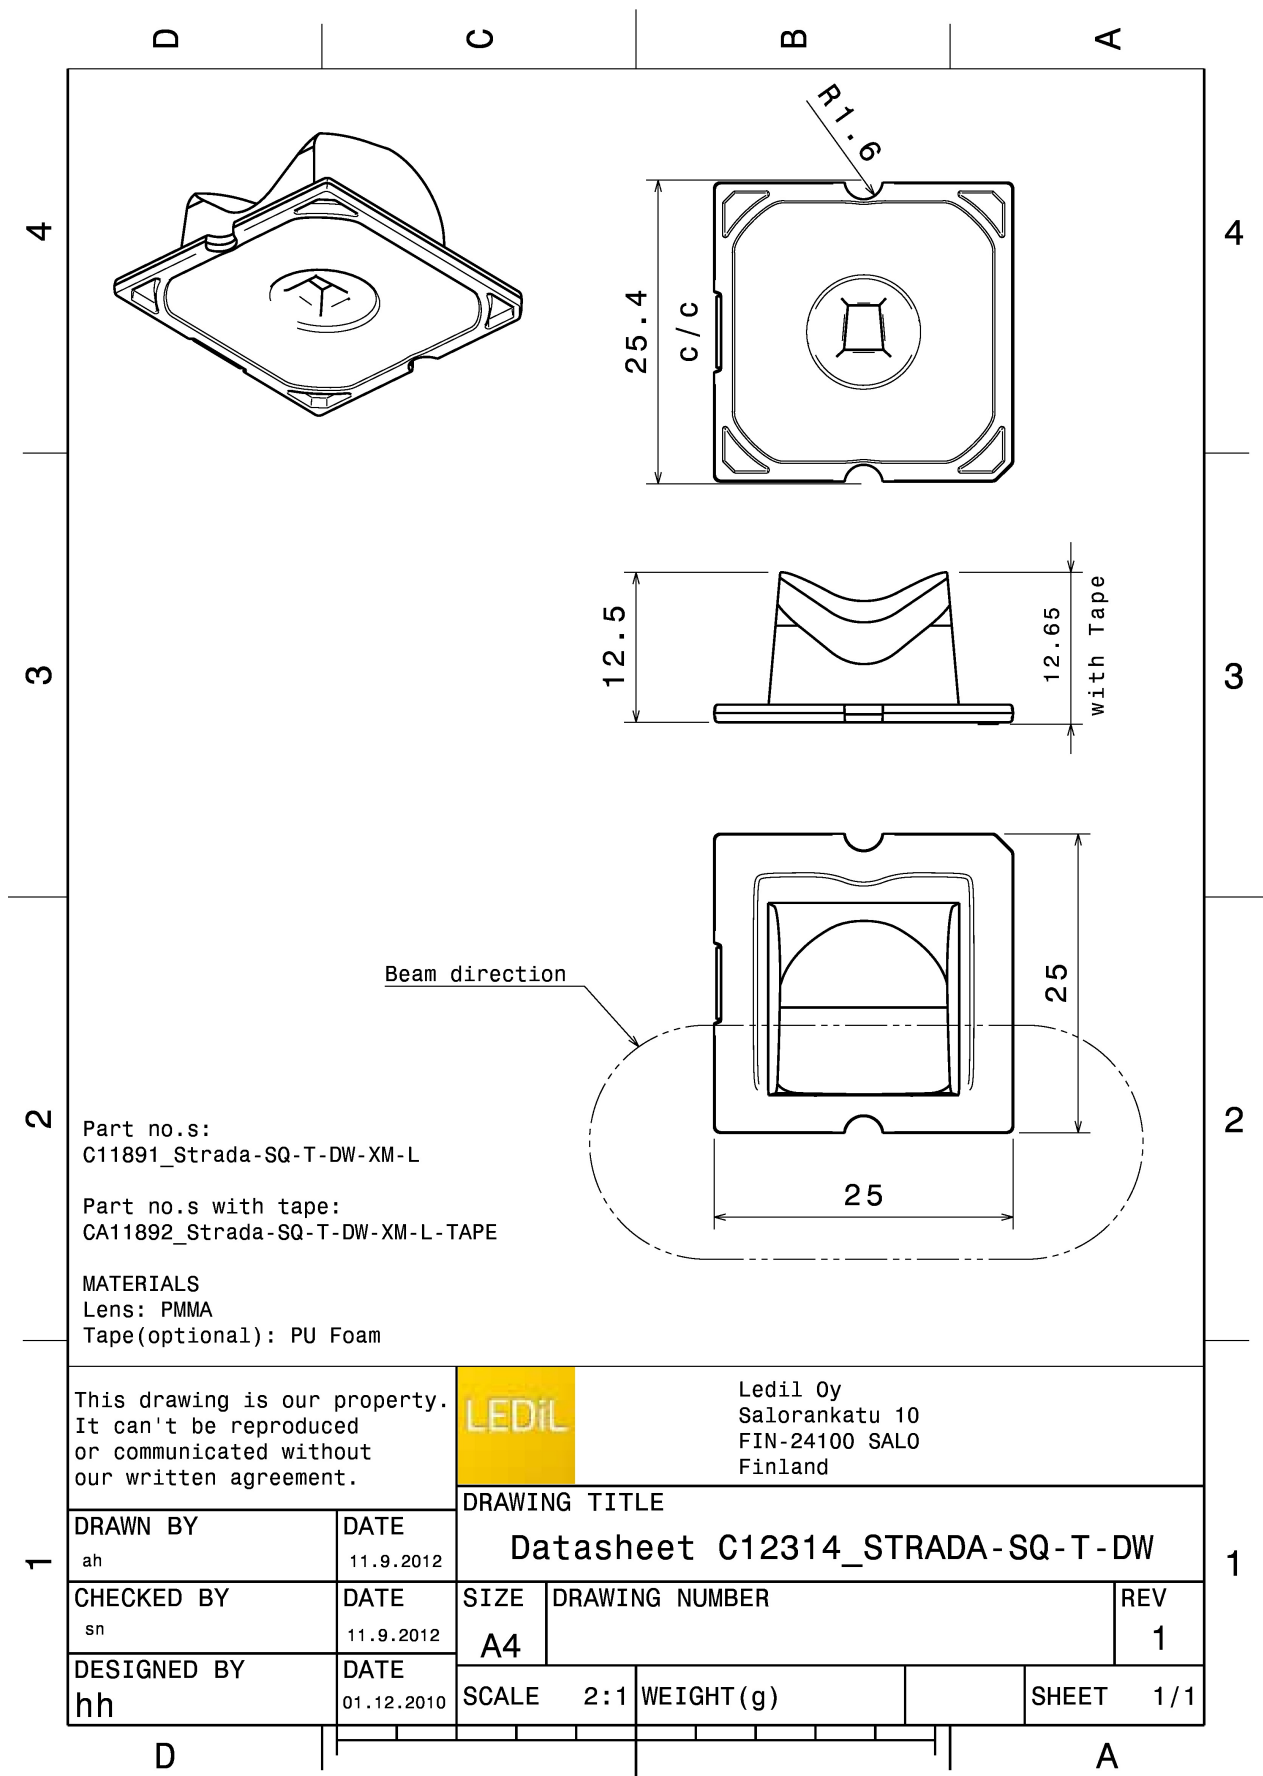

STRADA-SQ-T-DW

Soft wide beam with good illuminance uniformity. Assembly with installation tape.

TECHNICAL SPECIFICATIONS:

Dimensions	25x25 mm
Height	12.7 mm
Fastening	screw, tape
Colour	clear
Box size	480 x 280 x 300 mm
Box weight	6.4 kg
Quantity in Box	2058 pcs
ROHS compliant	yes ⓘ

MATERIAL SPECIFICATIONS:

Component	Type	Material	Colour
STRADA-SQ-T-DW	Lens	PMMA	clear
ROSE-TAPE	Tape	PU tape	black

PHOTOMETRIC DATA (MEASURED):

CREE 

LED XM-L
FWHM Asymmetric
Efficiency %
Peak intensity cd/Im
Required components: