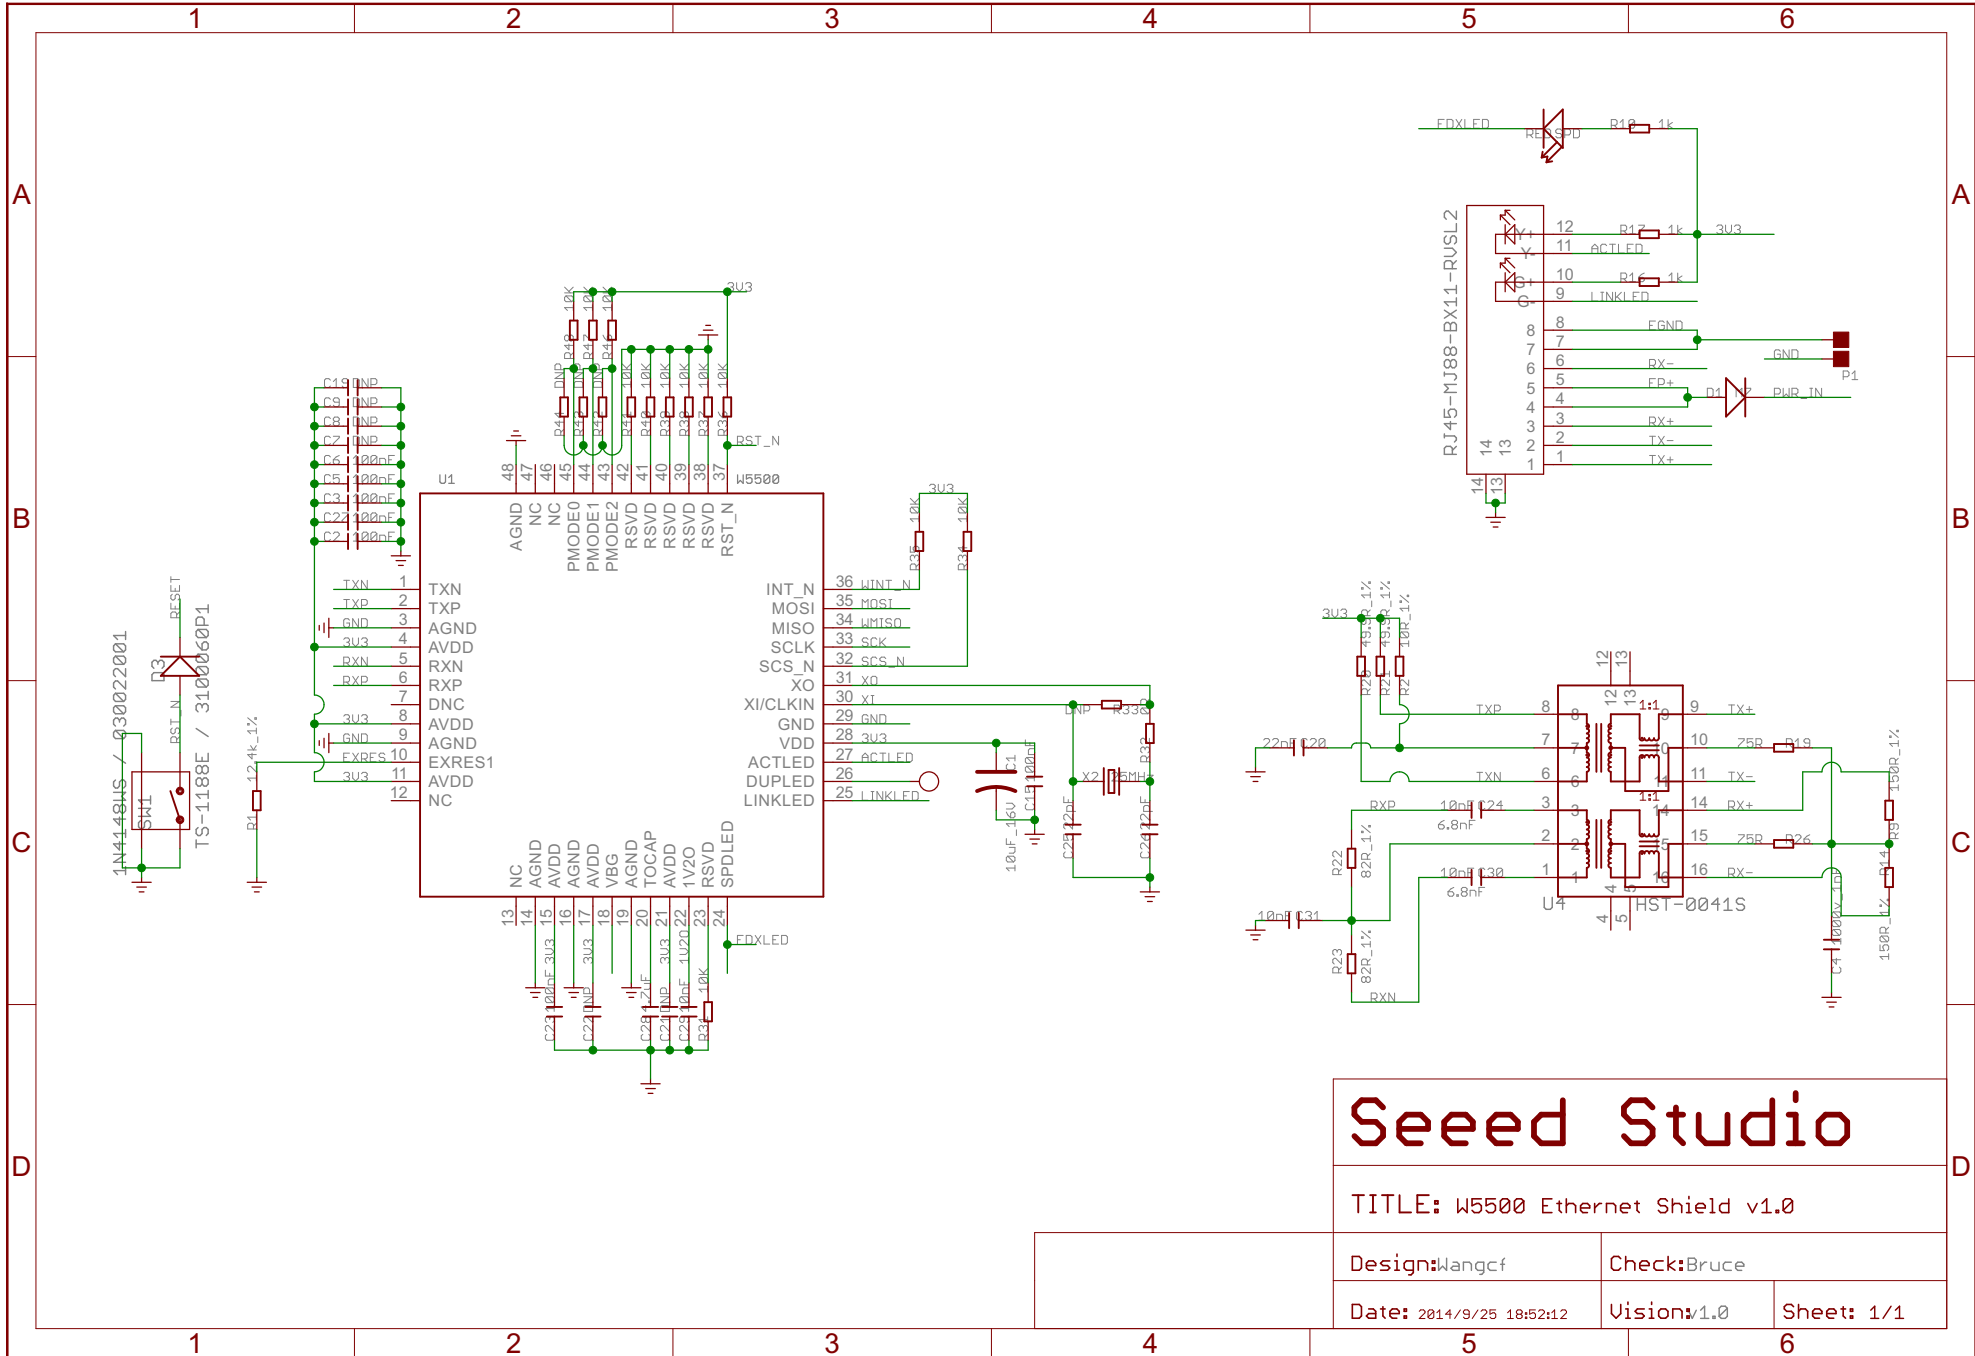

Seeed Studio

TITLE: W5500 Ethernet Shield v1.0

Design: Wangcf	Check: Bruce
Date: 2014/9/25 18:52:12	Vision: 1.0
Sheet: 1/1	

Seed Studio

TITLE: W5500 Ethernet Shield v1.0

Design:Wangcf

Check:Bruce

Date: 2014/9/25 18:52:12

Vision:1.0

Sheet: 1/1