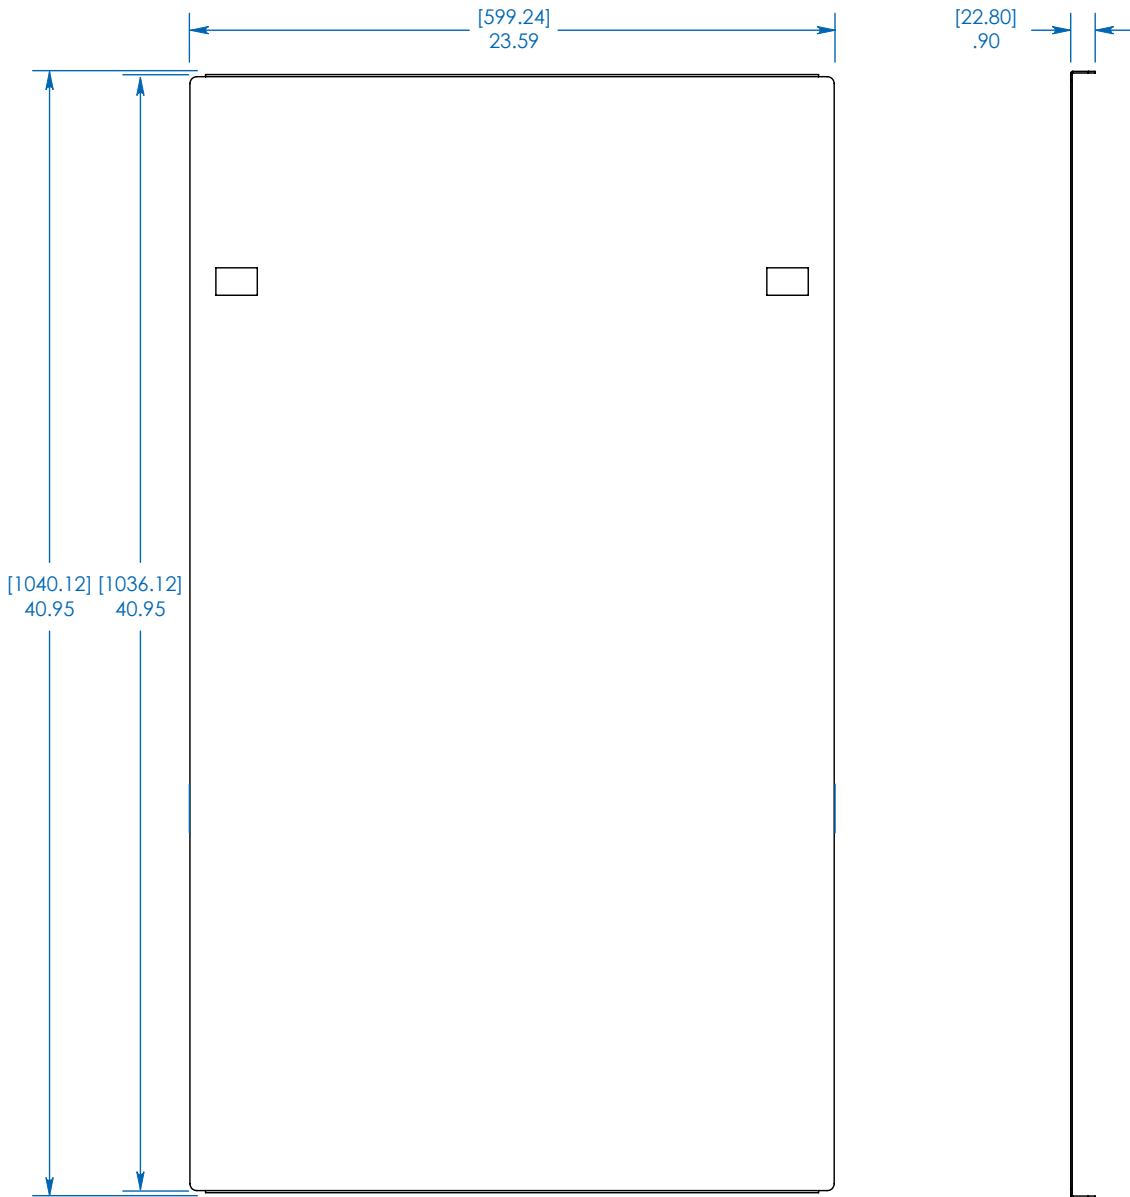

MODEL:

SR48SIDE4PHD

48U SmartRack® Heavy-Duty Open Frame Side Panels with Latches

A 24U Panels

B Latches

- Two side panels for Tripp Lite's SR4POST48HD Open Frame rack
- Installs on open frame racks at ends of a row to deliver a clean, professional look

SEE NEXT PAGE FOR DETAILED UNIT MEASUREMENTS

Specifications

Model	SR48SIDE4PHD
Shipping Dimensions (H x W x D)	41.3 x 27.2 x 4.3 in. / 1049 x 691 x 109 mm
Shipping Weight	41 lb. / 19 kg

1111 W. 35th Street
Chicago, IL 60609 USA
773.869.1234
www.tripplite.com

FRONT VIEW

SIDE VIEW

TOP VIEW

BOTTOM VIEW

MODEL:
SR48SIDE4PHD

1111 W. 35th Street
Chicago, IL 60609 USA
773.869.1234
www.tripplite.com

Dimensions: [mm] INCHES

Tripp Lite has a policy of continuous improvement. Specifications are subject to change without notice.