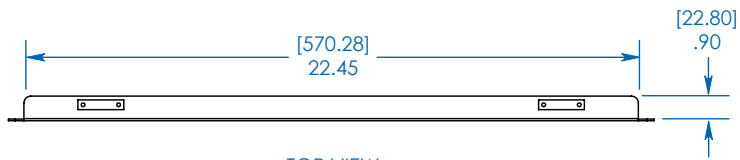

MODEL:

SR48SIDE4PHD

48U SmartRack® Heavy-Duty Open Frame Side Panels with Latches

A 24U Panels

B Latches

- Two side panels for Tripp Lite's SR4POST48HD Open Frame rack
- Installs on open frame racks at ends of a row to deliver a clean, professional look

SEE NEXT PAGE FOR DETAILED UNIT MEASUREMENTS

Specifications

Model	SR48SIDE4PHD
Shipping Dimensions (H x W x D)	41.3 x 27.2 x 4.3 in. / 1049 x 691 x 109 mm
Shipping Weight	41 lb. / 19 kg

1111 W. 35th Street
Chicago, IL 60609 USA
773.869.1234
www.tripplite.com

FRONT VIEW

SIDE VIEW

TOP VIEW

BOTTOM VIEW

MODEL:
SR48SIDE4PHD

1111 W. 35th Street
Chicago, IL 60609 USA
773.869.1234
www.tripplite.com

Dimensions: [mm] INCHES

Tripp Lite has a policy of continuous improvement. Specifications are subject to change without notice.