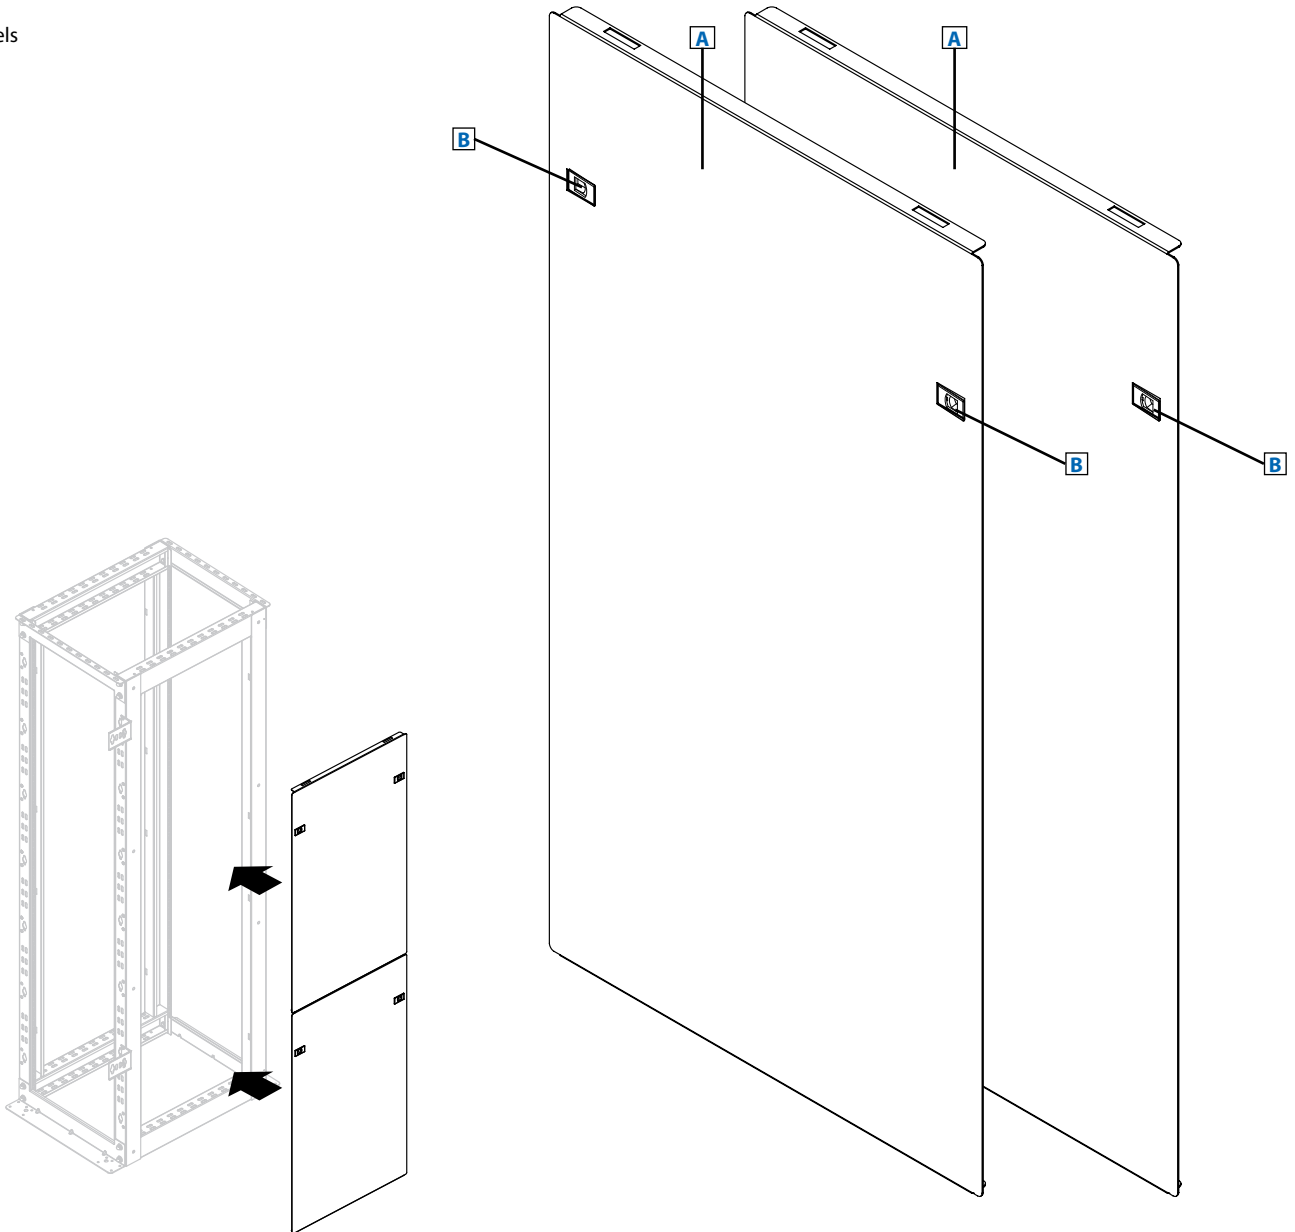

MODEL:

SR48SIDE4PHD

48U SmartRack® Heavy-Duty Open Frame Side Panels with Latches

A 24U Panels

B Latches

- Two side panels for Tripp Lite's SR4POST48HD Open Frame rack
- Installs on open frame racks at ends of a row to deliver a clean, professional look

SEE NEXT PAGE FOR DETAILED UNIT MEASUREMENTS

Specifications

Model	SR48SIDE4PHD
Shipping Dimensions (H x W x D)	41.3 x 27.2 x 4.3 in. / 1049 x 691 x 109 mm
Shipping Weight	41 lb. / 19 kg

1111 W. 35th Street
Chicago, IL 60609 USA
773.869.1234
www.tripplite.com

FRONT VIEW

SIDE VIEW

TOP VIEW

BOTTOM VIEW

MODEL:
SR48SIDE4PHD

1111 W. 35th Street
Chicago, IL 60609 USA
773.869.1234
www.tripplite.com

Dimensions: [mm] INCHES

Tripp Lite has a policy of continuous improvement. Specifications are subject to change without notice.