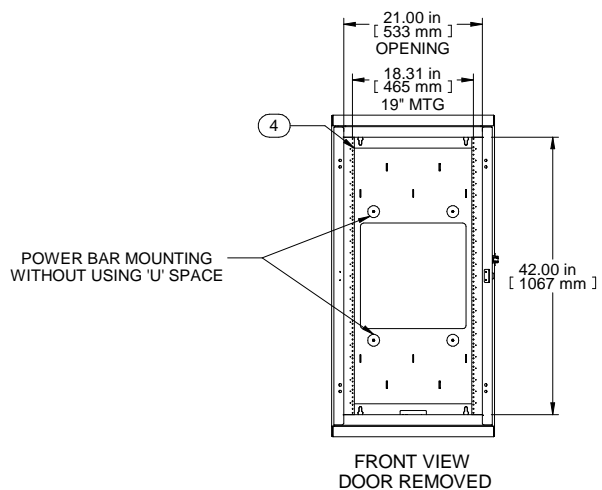

FAN KNOCKOUT PATTERN
 OPTIONAL FANS:
 DNMF100AC115
 DNMF100AC230

Item Number	Title	Quantity
1	HWM - REAR MOUNT ASSY	1
2	HWM - CENTRE SECTION	1
3	HWM - VENTED DOOR ASSY	1
4	19" TAPPED PANEL RAILS (PAIR)	1