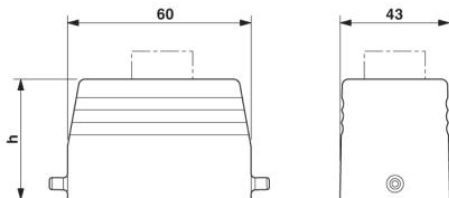

Housing type	Sleeve housings
Locking type	for single locking latch
Cable exit	Lateral
Type of the screw connection	1x M25
Degree of protection	IP65
Ambient temperature (operation)	-40 °C ... 125 °C
Housing material	Aluminum, die-cast
Housing surface material	Powder-coated, gray

Certificates / Approvals

Certification

GOST

Diagrams/Drawings

Dimensioned drawing