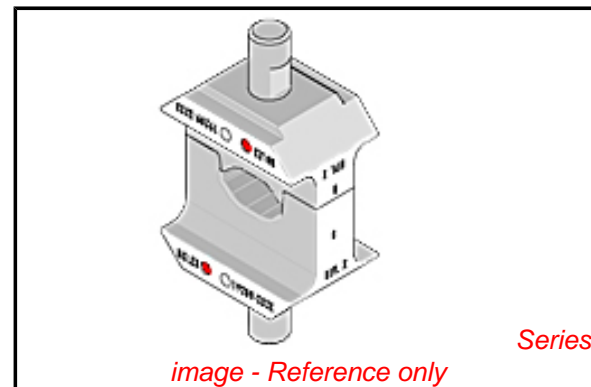

PLEASE CHECK WWW.MOLEX.COM FOR LATEST PART INFORMATION

Part Number: [19289-0001](#)
Status: **Active**
Description: Die Set (large) for the HHLS Hydraulic Crimper

Documents:
[RoHS Certificate of Compliance (PDF)](#)

General

Product Family	Application Tooling
Series	T1722
Function	Crimp
Geographic Area	Global
Level of Automation	Manual
More Detailed Tech Information	applicationtooling@molex.com
Product Name	ETC™
Survey	www.molex.com//review/apptool_survey.html
Tool Type	Tool Kit
UPC	800753111615

Material Info

Old Part Number HHL-D-710

Reference - Drawing Numbers

Application Tooling Documents

ATS-192890001, TM-640160065, TM-640160065CN, TM-640160065DE, TM-640160065FR, TM-640160065IT, TM-640160065JP, TM-640160065KR, TM-640160065MY, TM-640160065PL, TM-640160065RU, TM-640160065SK, TM-640160065SP, TM-640160065TH, TM-640160065TW, TM-640160065VN

image - Reference only

EU RoHS **China RoHS**

Compliance Status

Not Reviewed

REACH SVHC

Not Reviewed

Low-Halogen Status

Not Reviewed

Need more information on product environmental compliance?

Email productcompliance@molex.com
For a multiple part number RoHS Certificate of Compliance, [click here](#)

Please visit the [Contact Us](#) section for any non-product compliance questions.

Search Parts in this Series

[T1722Series](#)

Use With

Molex HHLS Air Powered Hydraulic Crimper 12 Ton [19286-0058](#) , Manual Putt Pump Hydraulic System [19286-0117](#) , Electric Powered Hydraulic System [19286-1300](#)

Application Tooling | **FAQ**
Description | **Product #**

Step Down Butt Splice for 8-12 AWG Wire Red w/Yellow Strip	0191540044
NylaKrimp™ Butt Splice for 8 AWG Wire	0192020054
InsulKrimp™ Ring Tongue Terminal for 8 AWG Wire	0190710134
InsulKrimp™ Ring Tongue Terminal for 8 AWG Wire	0190710136