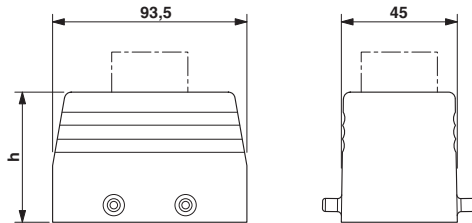

Housing - HC-B 16-TFQ-76/O1STM25S - 1645066

Drawings

Dimensioned drawing