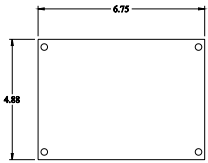

# PART No. EJ683

for more information visit  
[www.hammfg.com](http://www.hammfg.com)

Data subject to change without notice

Isometric drawing Not to Scale

TOP VIEW

ISOMETRIC VIEW

INNER PANEL

BACK VIEW

SIDE VIEW

FRONT VIEW

SIDE VIEW

BOTTOM VIEW