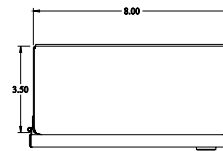

# PART No. EJ683

for more information visit  
[www.hammfg.com](http://www.hammfg.com)

Data subject to change without notice

Isometric drawing Not to Scale

TOP VIEW

ISOMETRIC VIEW

INNER PANEL

BACK VIEW

SIDE VIEW

FRONT VIEW

SIDE VIEW

BOTTOM VIEW