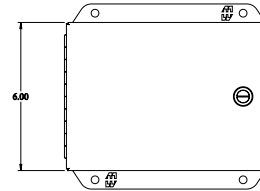

# PART No. EJ683

for more information visit  
[www.hammfg.com](http://www.hammfg.com)

Data subject to change without notice

Isometric drawing Not to Scale

TOP VIEW

ISOMETRIC VIEW

INNER PANEL

BACK VIEW

SIDE VIEW

FRONT VIEW

SIDE VIEW

BOTTOM VIEW